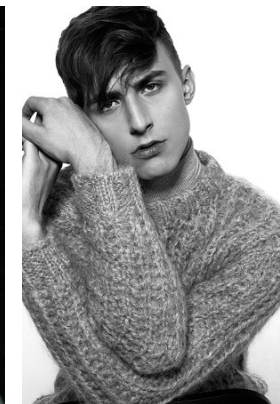

[www.stellamodels.com](http://www.stellamodels.com)

—  
STELLA  
MODELS  
×

HEIGHT	CHEST	WAIST	SHOES	HAIR	EYES
189	91	73	44.5	DARK BLONDE	BLUE