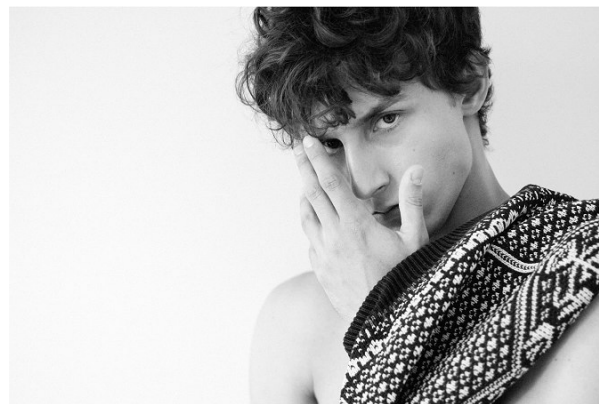

[www.stellamodels.com](http://www.stellamodels.com)

—  
STELLA  
MODELS  
×

HEIGHT	CHEST	WAIST	SHOES	HAIR	EYES
189	91	73	44.5	DARK BLONDE	BLUE