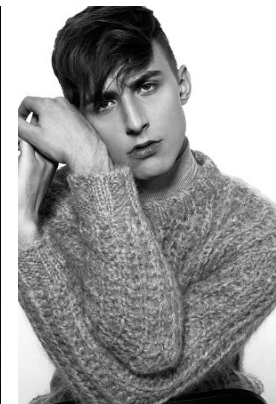

www.stellamodels.com

—
STELLA
MODELS
×

| | | | | | |
|--------|-------|-------|-------|-------------|------|
| HEIGHT | CHEST | WAIST | SHOES | HAIR | EYES |
| 189 | 91 | 73 | 44.5 | DARK BLONDE | BLUE |