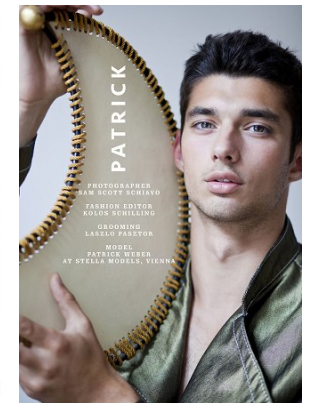

PATRICK WEBER

T: +43 1 586 90 27

office@stellamodels.com

www.stellamodels.com

—
STELLA
MODELS
×