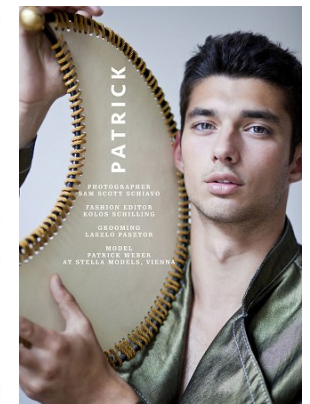

PATRICK WEBER

T: +43 1 586 90 27

office@stellamodels.com

www.stellamodels.com

—
STELLA
MODELS
×