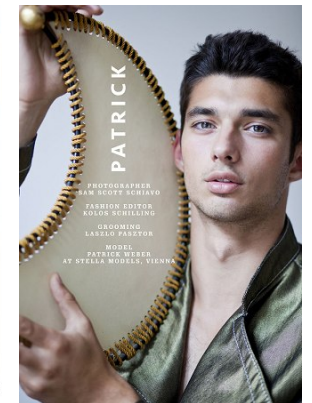

www.stellamodels.com

—
*STELLA
MODELS*
×

HEIGHT	CHEST	WAIST	SHOES	HAIR	EYES
186	94	77	45.5	BROWN	GREEN/BROWN

PHOTOGRAPH BY
JACKET BY BALLY
CLOTHING CAMP BY STELLA PALLONE

LEGINGS BY TOMMY

PATRICK
PHOTOGRAPHER
ANDREW SCHIAPPA
FASHION EDITOR
KOLOS SCHILLING
STYLING
LASSLO PARFOT
MODEL
PATRICK WEBER
BY STELLA MODELS, VIENNA