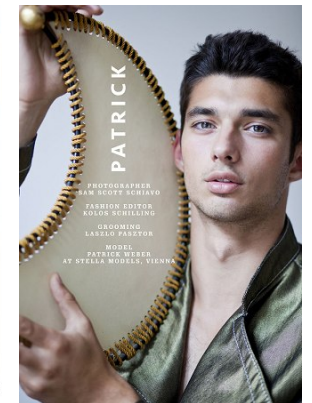

[www.stellamodels.com](http://www.stellamodels.com)

—  
**STELLA  
MODELS**  
×

HEIGHT	CHEST	WAIST	SHOES	HAIR	EYES
186	94	77	45.5	BROWN	GREEN/BROWN

PHOTOGRAPH BY ANASTAS  
JACKET BY BALLY  
CLOTHING CAMP BY STELLA PALLONE