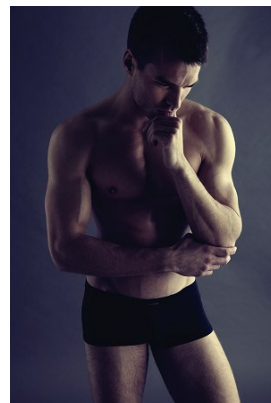

office@stellamodels.com

www.stellamodels.com

HEIGHT
185

CHEST
103

WAIST
79

SHOES
44

HAIR
DARK BLONDE

EYES
GREEN