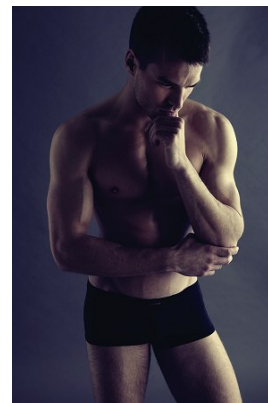

*office@stellamodels.com*

[www.stellamodels.com](http://www.stellamodels.com)

HEIGHT	CHEST	WAIST	SHOES	HAIR	EYES
185	103	79	44	DARK BLONDE	GREEN