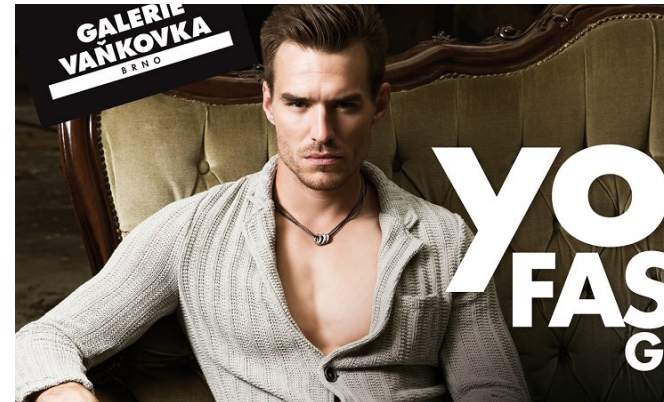

office@stellamodels.com

www.stellamodels.com

HEIGHT
185

CHEST
103

WAIST
79

SHOES
44

HAIR
DARK BLONDE

EYES
GREEN