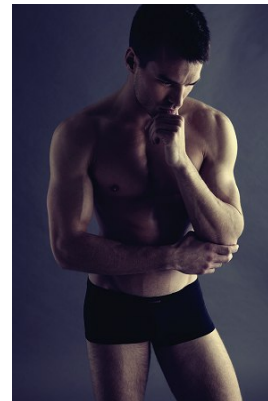

office@stellamodels.com

www.stellamodels.com

HEIGHT	CHEST	WAIST	SHOES	HAIR	EYES
185	103	79	44	DARK BLONDE	GREEN