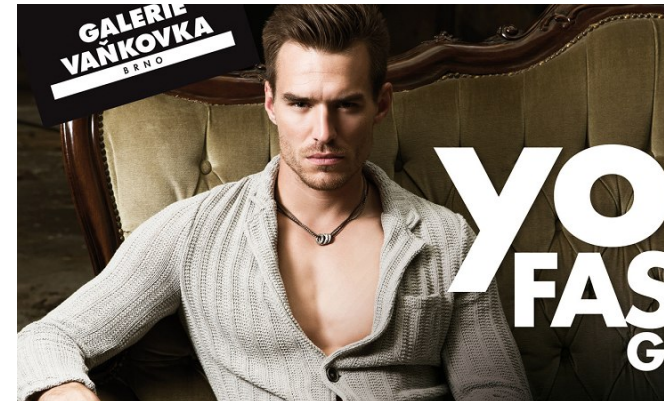

office@stellamodels.com

www.stellamodels.com

HEIGHT	CHEST	WAIST	SHOES	HAIR	EYES
185	103	79	44	DARK BLONDE	GREEN