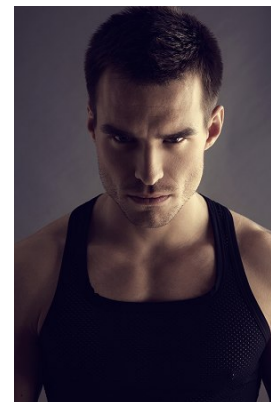

office@stellamodels.com

www.stellamodels.com

HEIGHT
185

CHEST
103

WAIST
79

SHOES
44

HAIR
DARK BLONDE

EYES
GREEN