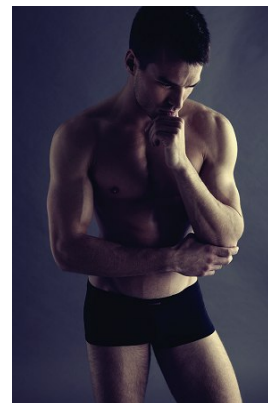

office@stellamodels.com

www.stellamodels.com

HEIGHT	CHEST	WAIST	SHOES	HAIR	EYES
185	103	79	44	DARK BLONDE	GREEN