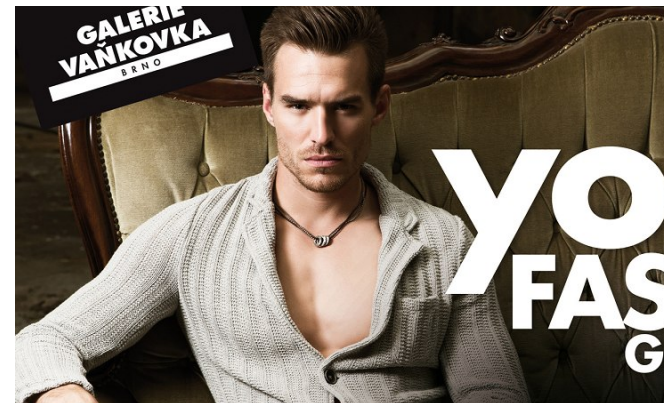

office@stellamodels.com

www.stellamodels.com

HEIGHT	CHEST	WAIST	SHOES	HAIR	EYES
185	103	79	44	DARK BLONDE	GREEN