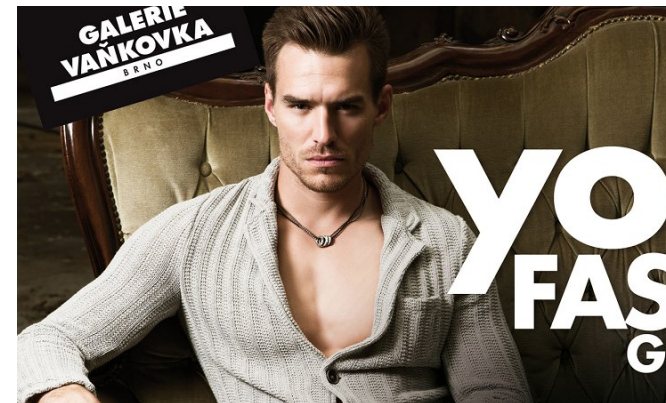

www.stellamodels.com

—
STELLA
MODELS
×

HEIGHT
185

CHEST
103

WAIST
79

SHOES
44

HAIR
DARK BLONDE

EYES
GREEN