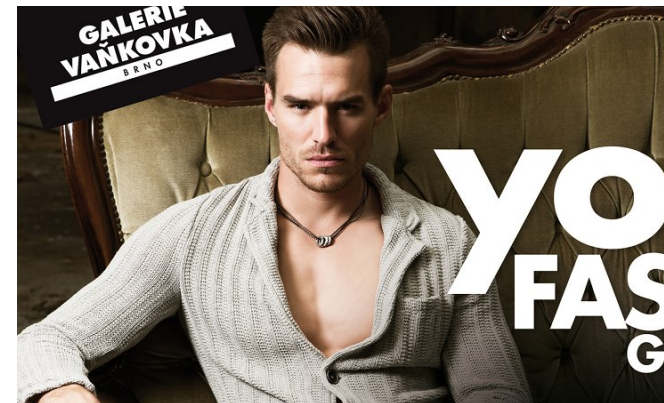

office@stellamodels.com

www.stellamodels.com

HEIGHT	CHEST	WAIST	SHOES	HAIR	EYES
185	103	79	44	DARK BLONDE	GREEN