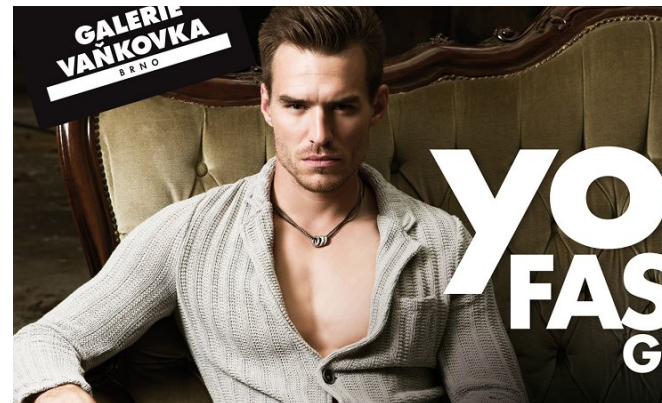

office@stellamodels.com

www.stellamodels.com

HEIGHT
185

CHEST
103

WAIST
79

SHOES
44

HAIR
DARK BLONDE

EYES
GREEN