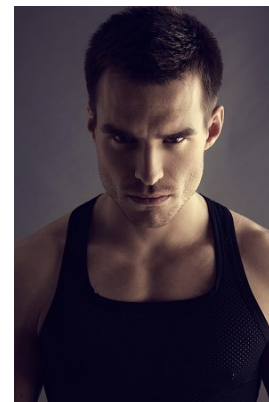

office@stellamodels.com

www.stellamodels.com

HEIGHT	CHEST	WAIST	SHOES	HAIR	EYES
185	103	79	44	DARK BLONDE	GREEN