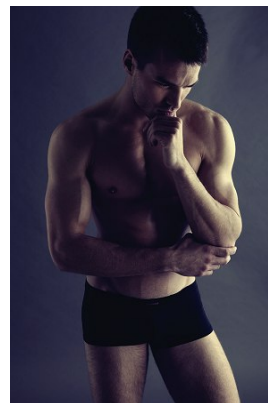

office@stellamodels.com

www.stellamodels.com

HEIGHT	CHEST	WAIST	SHOES	HAIR	EYES
185	103	79	44	DARK BLONDE	GREEN