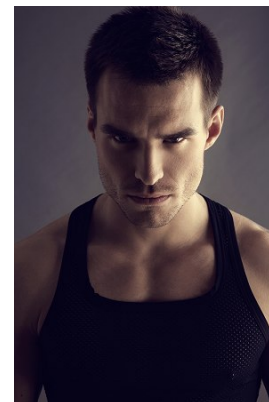

office@stellamodels.com

www.stellamodels.com

HEIGHT
185

CHEST
103

WAIST
79

SHOES
44

HAIR
DARK BLONDE

EYES
GREEN