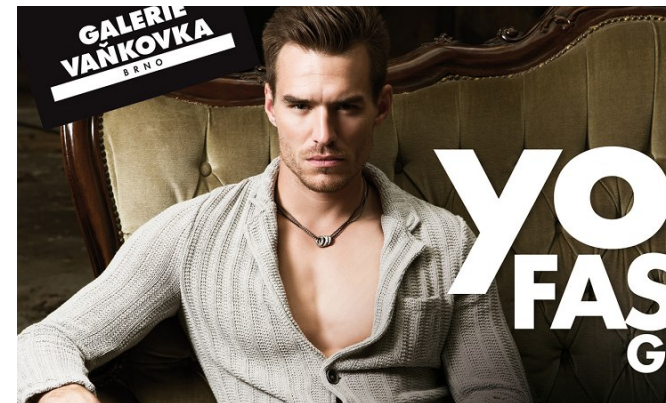

*office@stellamodels.com*

[www.stellamodels.com](http://www.stellamodels.com)

HEIGHT	CHEST	WAIST	SHOES	HAIR	EYES
185	103	79	44	DARK BLONDE	GREEN