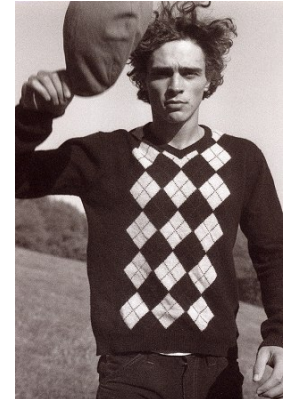

[www.stellamodels.com](http://www.stellamodels.com)

—  
STELLA  
MODELS  
×

HEIGHT	BUST	CHEST	WAIST	SHOES	HAIR	EYES
186	96	96	74	43	BROWN	BLUE