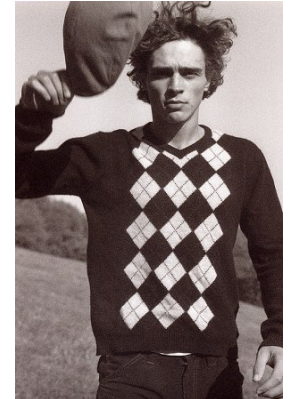

[www.stellamodels.com](http://www.stellamodels.com)

—  
STELLA  
MODELS  
×

HEIGHT	BUST	CHEST	WAIST	SHOES	HAIR	EYES
186	96	96	74	43	BROWN	BLUE