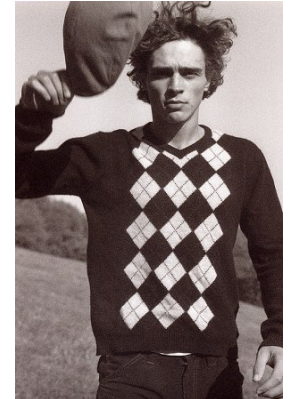

www.stellamodels.com

—
STELLA
MODELS
×

HEIGHT	BUST	CHEST	WAIST	SHOES	HAIR	EYES
186	96	96	74	43	BROWN	BLUE