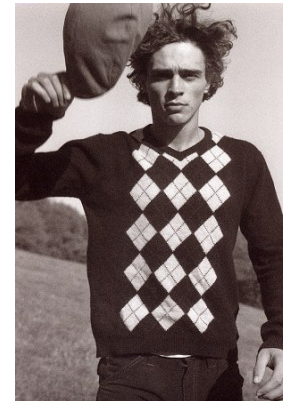

www.stellamodels.com

—
STELLA
MODELS
×

HEIGHT	BUST	CHEST	WAIST	SHOES	HAIR	EYES
186	96	96	74	43	BROWN	BLUE