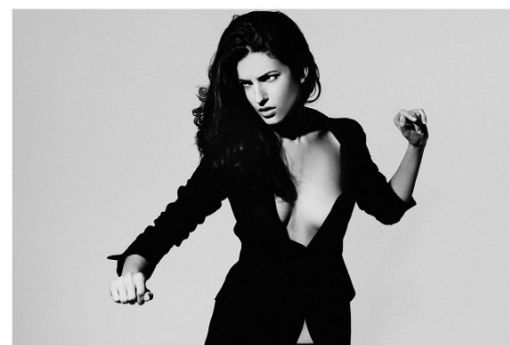

www.stellamodels.com

—
STELLA
MODELS
×

HEIGHT	BUST	DRESS	WAIST	HIPS	SHOES	HAIR	EYES
178	84	34-36	60	86	39	DARK BLACK	BROWN