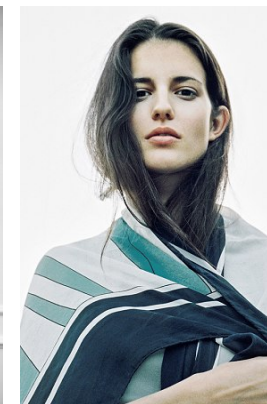

[www.stellamodels.com](http://www.stellamodels.com)

—  
STELLA  
MODELS  
×

HEIGHT	BUST	DRESS	WAIST	HIPS	SHOES	HAIR	EYES
178	84	34-36	60	86	39	DARK BLACK	BROWN