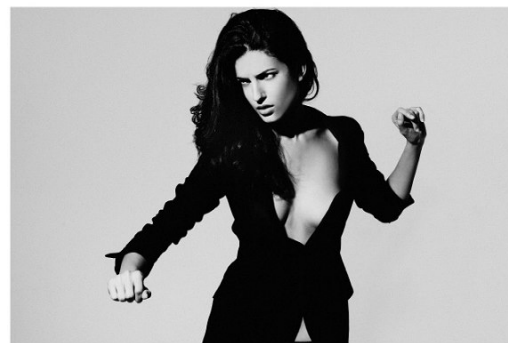

[www.stellamodels.com](http://www.stellamodels.com)

—  
STELLA  
MODELS  
×

HEIGHT	BUST	DRESS	WAIST	HIPS	SHOES	HAIR	EYES
178	84	34-36	60	86	39	DARK BLACK	BROWN