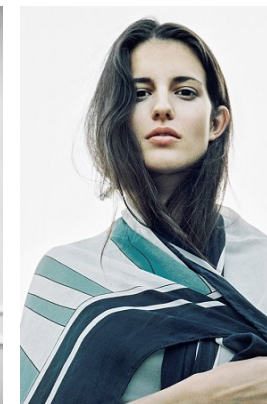

www.stellamodels.com

—
STELLA
MODELS
×

HEIGHT	BUST	DRESS	WAIST	HIPS	SHOES	HAIR	EYES
178	84	34-36	60	86	39	DARK BLACK	BROWN