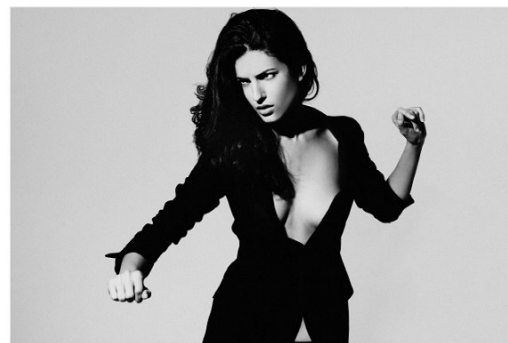

www.stellamodels.com

—
STELLA
MODELS
×

HEIGHT	BUST	DRESS	WAIST	HIPS	SHOES	HAIR	EYES
178	84	34-36	60	86	39	DARK BLACK	BROWN