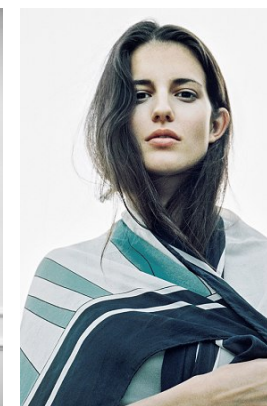

[www.stellamodels.com](http://www.stellamodels.com)

—  
STELLA  
MODELS  
×

HEIGHT	BUST	DRESS	WAIST	HIPS	SHOES	HAIR	EYES
178	84	34-36	60	86	39	DARK BLACK	BROWN