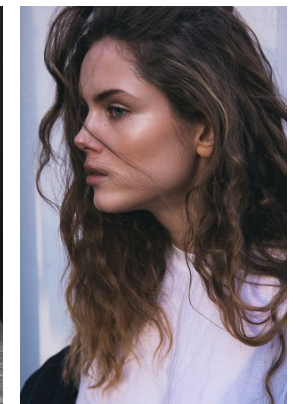

www.stellamodels.com

—
STELLA
MODELS
×

HEIGHT	BUST	DRESS	WAIST	HIPS	SHOES	HAIR	EYES
180	86	34-36	65	93	40	BROWN	BLUE