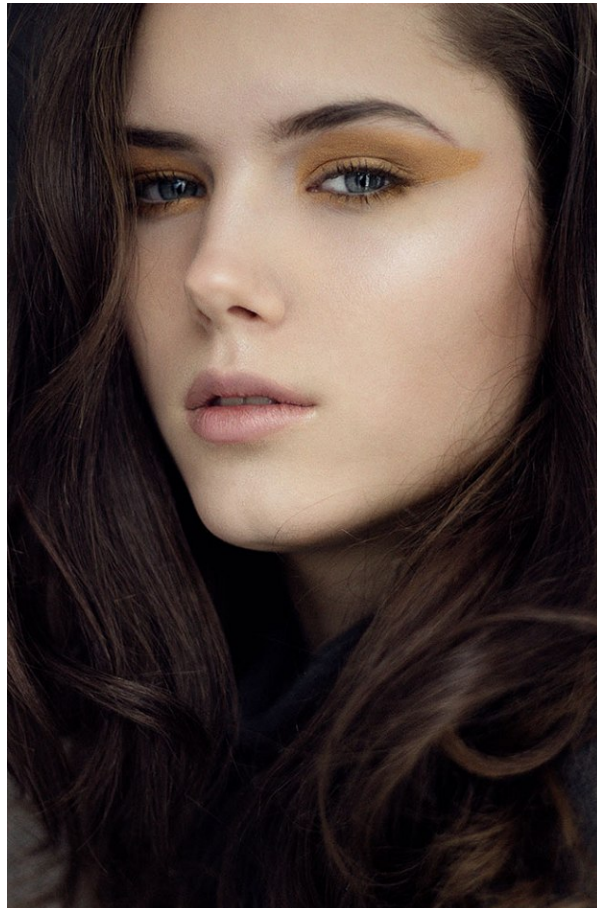

ELISABETH P.

T: +43 1 586 90 27

office@stellamodels.com

www.stellamodels.com

—
STELLA
MODELS
×