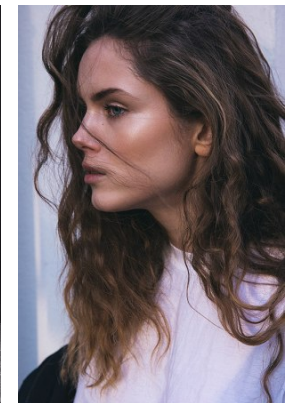

[www.stellamodels.com](http://www.stellamodels.com)

—  
STELLA  
MODELS  
×

HEIGHT	BUST	DRESS	WAIST	HIPS	SHOES	HAIR	EYES
180	86	34-36	65	93	40	BROWN	BLUE