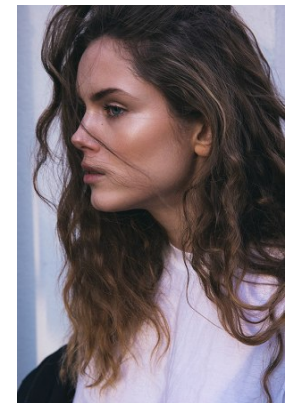

www.stellamodels.com

—
STELLA
MODELS
×

HEIGHT	BUST	DRESS	WAIST	HIPS	SHOES	HAIR	EYES
180	86	34-36	65	93	40	BROWN	BLUE