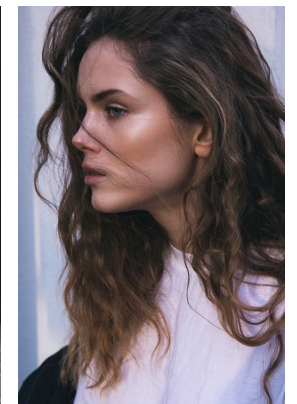

[www.stellamodels.com](http://www.stellamodels.com)

—  
STELLA  
MODELS  
×

HEIGHT	BUST	DRESS	WAIST	HIPS	SHOES	HAIR	EYES
180	86	34-36	65	93	40	BROWN	BLUE