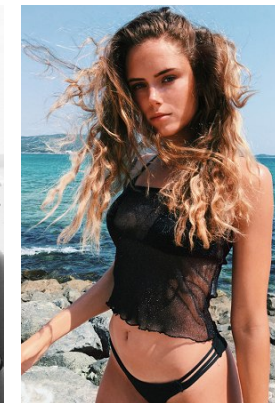

[www.stellamodels.com](http://www.stellamodels.com)

—  
STELLA  
MODELS  
×

HEIGHT	BUST	DRESS	WAIST	HIPS	SHOES	HAIR	EYES
180	86	34-36	65	93	40	BROWN	BLUE