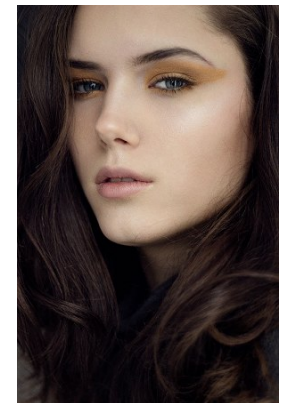

[www.stellamodels.com](http://www.stellamodels.com)

—  
STELLA  
MODELS  
×

HEIGHT	BUST	DRESS	WAIST	HIPS	SHOES	HAIR	EYES
180	86	34-36	65	93	40	BROWN	BLUE