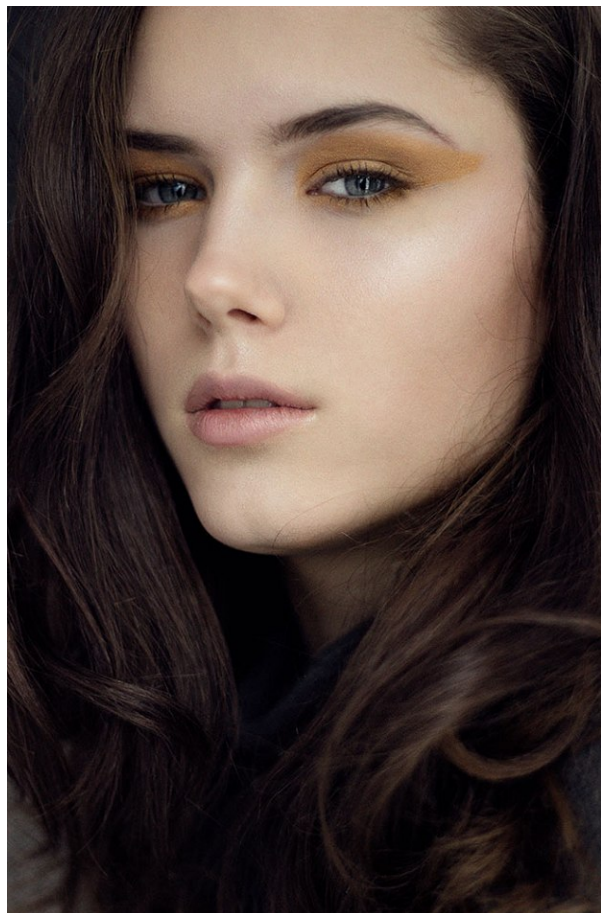

ELISABETH P.

T: +43 1 586 90 27

office@stellamodels.com

—
STELLA
MODELS
×

www.stellamodels.com