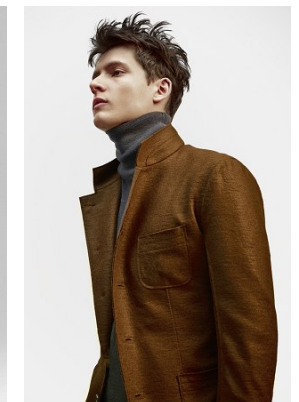

[www.stellamodels.com](http://www.stellamodels.com)

—  
STELLA  
MODELS  
×

HEIGHT	CHEST	WAIST	SHOES	HAIR	EYES
185	88	75	44	BROWN VENETIAN	GREEN/BROWN