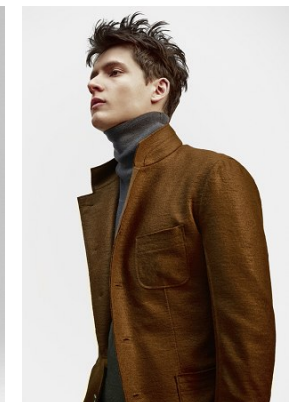

[www.stellamodels.com](http://www.stellamodels.com)

—  
STELLA  
MODELS  
×

HEIGHT	CHEST	WAIST	SHOES	HAIR	EYES
185	88	75	44	BROWN VENETIAN	GREEN/BROWN