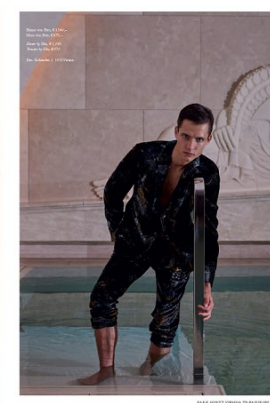

www.stellamodels.com

—
STELLA
MODELS
×

HEIGHT	CHEST	WAIST	SHOES	HAIR	EYES
185	88	75	44	BROWN VENETIAN	GREEN/BROWN