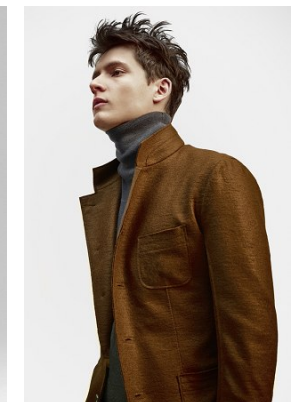

www.stellamodels.com

—
STELLA
MODELS
×

HEIGHT	CHEST	WAIST	SHOES	HAIR	EYES
185	88	75	44	BROWN VENETIAN	GREEN/BROWN