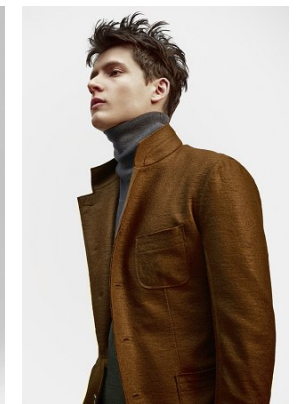

www.stellamodels.com

—
STELLA
MODELS
×

HEIGHT	CHEST	WAIST	SHOES	HAIR	EYES
185	88	75	44	BROWN VENETIAN	GREEN/BROWN