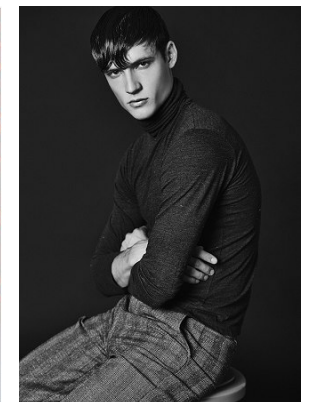

www.stellamodels.com

—
STELLA
MODELS
×

HEIGHT	CHEST	WAIST	SHOES	HAIR	EYES
185	88	75	44	BROWN VENETIAN	GREEN/BROWN