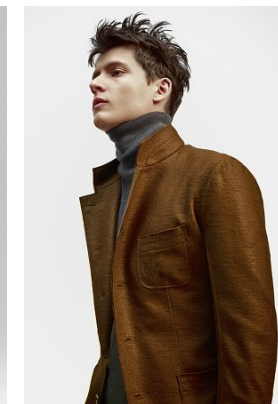

www.stellamodels.com

—
STELLA
MODELS
×

HEIGHT	CHEST	WAIST	SHOES	HAIR	EYES
185	88	75	44	BROWN VENETIAN	GREEN/BROWN