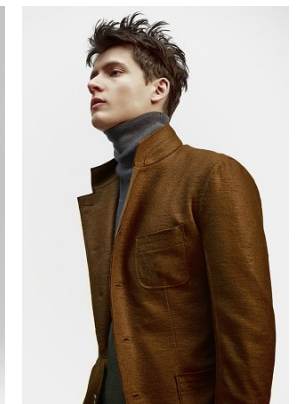

www.stellamodels.com

—
STELLA
MODELS
×

HEIGHT	CHEST	WAIST	SHOES	HAIR	EYES
185	88	75	44	BROWN VENETIAN	GREEN/BROWN