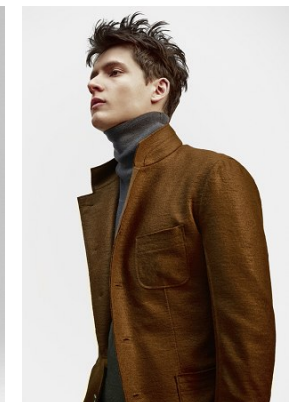

www.stellamodels.com

—
STELLA
MODELS
×

HEIGHT	CHEST	WAIST	SHOES	HAIR	EYES
185	88	75	44	BROWN VENETIAN	GREEN/BROWN