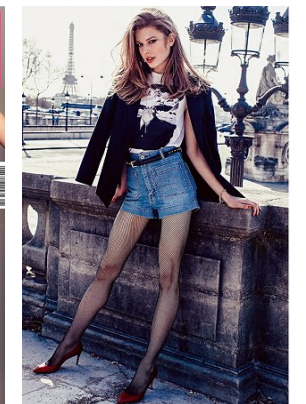

office@stellamodels.com

www.stellamodels.com

HEIGHT	BUST	DRESS	WAIST	HIPS	SHOES	HAIR	EYES
178	82	34-36	60	89	40	BLONDE	GREEN/GREY