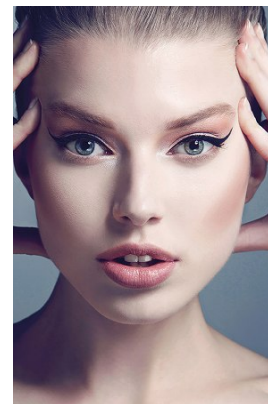

*office@stellamodels.com*

[www.stellamodels.com](http://www.stellamodels.com)

HEIGHT	BUST	DRESS	WAIST	HIPS	SHOES	HAIR	EYES
178	82	34-36	60	89	40	BLONDE	GREEN/GREY