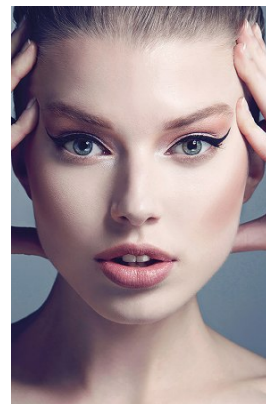

*office@stellamodels.com*

[www.stellamodels.com](http://www.stellamodels.com)

HEIGHT	BUST	DRESS	WAIST	HIPS	SHOES	HAIR	EYES
178	82	34-36	60	89	40	BLONDE	GREEN/GREY