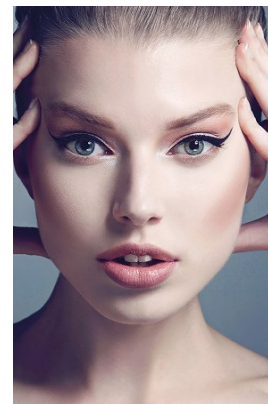

office@stellamodels.com

www.stellamodels.com

HEIGHT	BUST	DRESS	WAIST	HIPS	SHOES	HAIR	EYES
178	82	34-36	60	89	40	BLONDE	GREEN/GREY