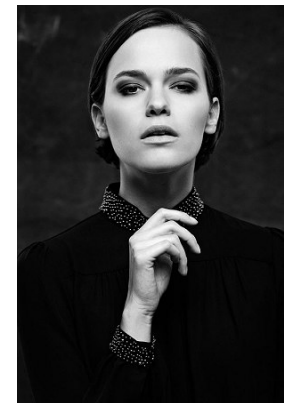

www.stellamodels.com

—
STELLA
MODELS
×

HEIGHT	BUST	DRESS	WAIST	HIPS	SHOES	HAIR	EYES
180	86	34-36	60	89	40.5	BROWN	BROWN