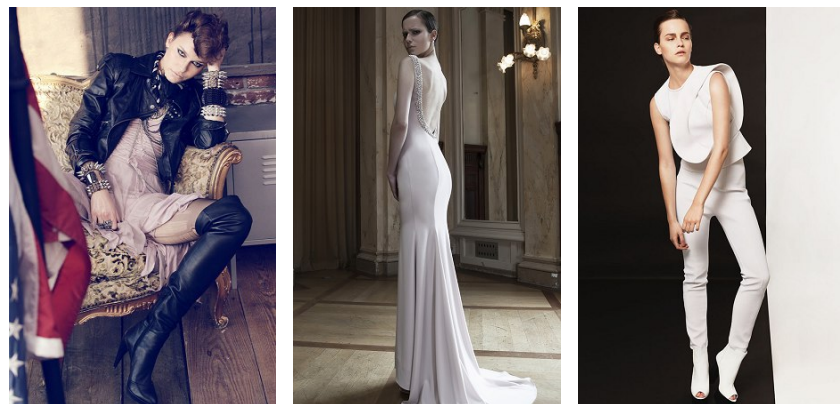

www.stellamodels.com

—
STELLA
MODELS
×

HEIGHT	BUST	DRESS	WAIST	HIPS	SHOES	HAIR	EYES
180	86	34-36	60	89	40.5	BROWN	BROWN