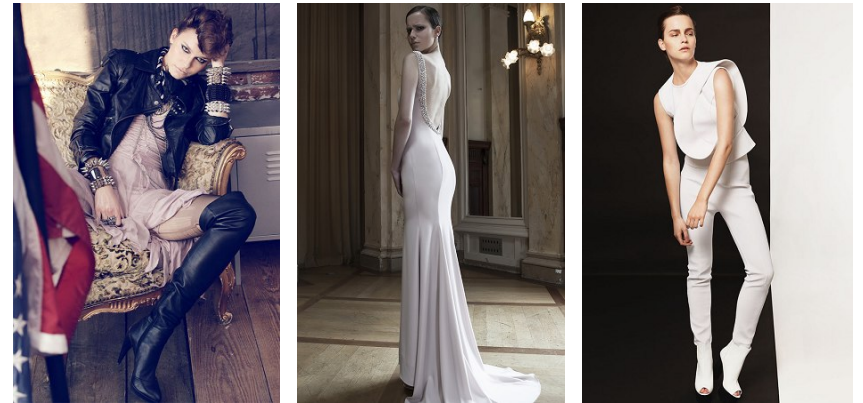

www.stellamodels.com

—
STELLA
MODELS
×

HEIGHT	BUST	DRESS	WAIST	HIPS	SHOES	HAIR	EYES
180	86	34-36	60	89	40.5	BROWN	BROWN