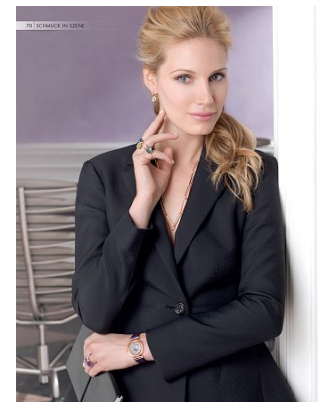

www.stellamodels.com

STELLA
MODELS

HEIGHT	BUST	DRESS	WAIST	HIPS	SHOES	HAIR	EYES
176	87	36-38	62	91	40.5	DARK BLONDE	BLUE