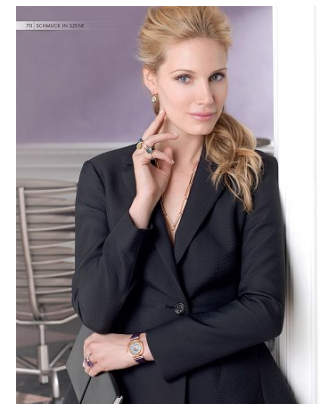

www.stellamodels.com

—
STELLA
MODELS
×

HEIGHT	BUST	DRESS	WAIST	HIPS	SHOES	HAIR	EYES
176	87	36-38	62	91	40.5	DARK BLONDE	BLUE