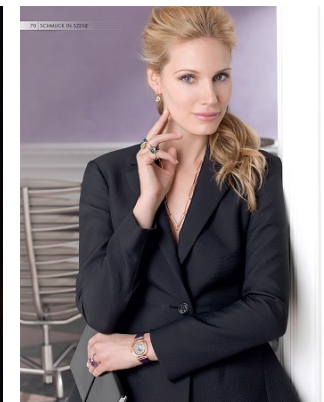

www.stellamodels.com

STELLA
MODELS

HEIGHT	BUST	DRESS	WAIST	HIPS	SHOES	HAIR	EYES
176	87	36-38	62	91	40.5	DARK BLONDE	BLUE