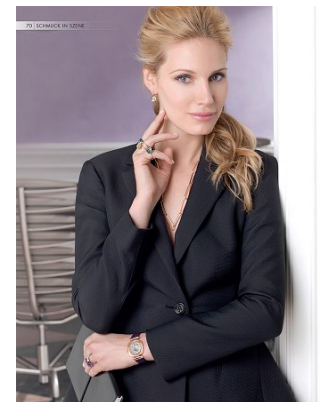

[www.stellamodels.com](http://www.stellamodels.com)

—  
STELLA  
MODELS  
×

HEIGHT	BUST	DRESS	WAIST	HIPS	SHOES	HAIR	EYES
176	87	36-38	62	91	40.5	DARK BLONDE	BLUE