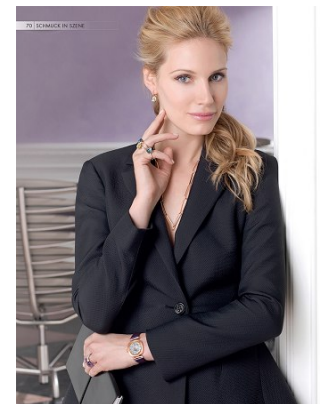

[www.stellamodels.com](http://www.stellamodels.com)

—  
STELLA  
MODELS  
×

HEIGHT	BUST	DRESS	WAIST	HIPS	SHOES	HAIR	EYES
176	87	36-38	62	91	40.5	DARK BLONDE	BLUE