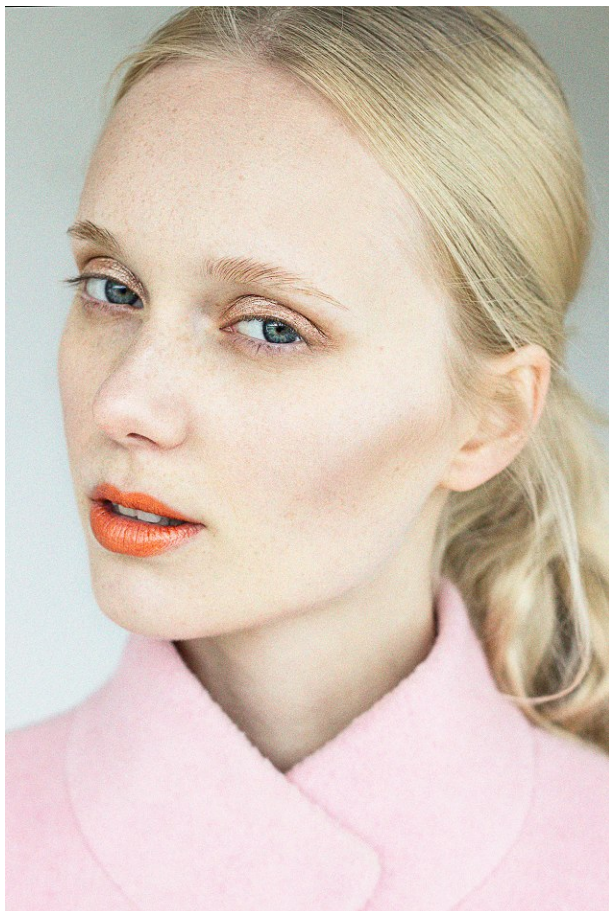

—
STELLA
MODELS
×

EVA FUCHS

T: +43 1 586 90 27

office@stellamodels.com

www.stellamodels.com

—
STELLA
MODELS
×

EVA FUCHS

T: +43 1 586 90 27

office@stellamodels.com

www.stellamodels.com