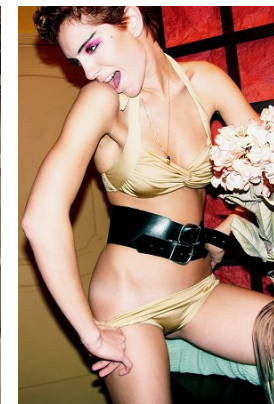

www.stellamodels.com

—
STELLA
MODELS
×

HEIGHT	BUST	DRESS	WAIST	HIPS	SHOES	HAIR	EYES
177	88	36	61	91	39	RED	BROWN