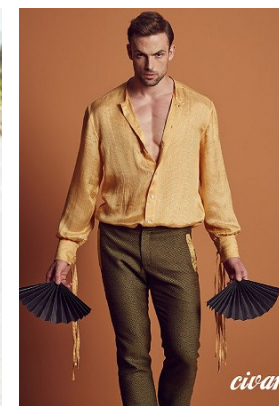

www.stellamodels.com

—
STELLA
MODELS
×

HEIGHT	CHEST	WAIST	SHOES	HAIR	EYES
188	101	85	45.5	BROWN	BROWN