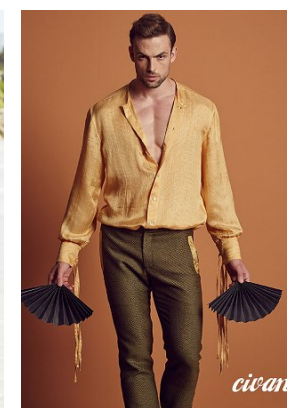

www.stellamodels.com

—
STELLA
MODELS
×

HEIGHT	CHEST	WAIST	SHOES	HAIR	EYES
188	101	85	45.5	BROWN	BROWN