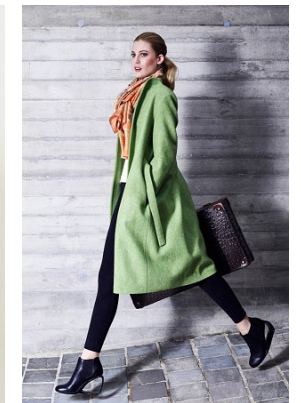

[www.stellamodels.com](http://www.stellamodels.com)

—  
STELLA  
MODELS  
×

HEIGHT	BUST	DRESS	WAIST	HIPS	SHOES	HAIR	EYES
181	80	34-36	62	91	40	BLONDE	GREEN