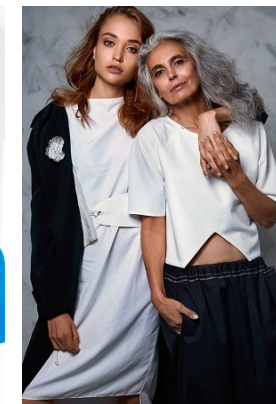

[www.stellamodels.com](http://www.stellamodels.com)

—  
STELLA  
MODELS  
×

HEIGHT	BUST	DRESS	WAIST	HIPS	SHOES	HAIR	EYES
171	88	36	60	88	38	BROWN	BROWN