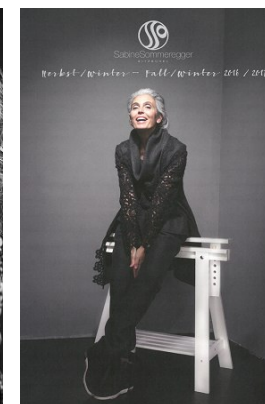

www.stellamodels.com

—
STELLA
MODELS
×

HEIGHT	BUST	DRESS	WAIST	HIPS	SHOES	HAIR	EYES
171	88	36	60	88	38	BROWN	BROWN