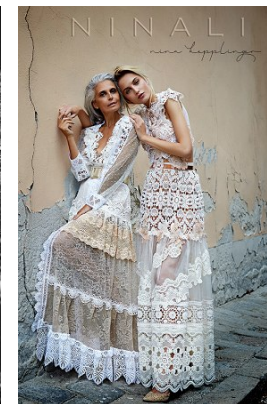

[www.stellamodels.com](http://www.stellamodels.com)

—  
STELLA  
MODELS  
×

HEIGHT	BUST	DRESS	WAIST	HIPS	SHOES	HAIR	EYES
171	88	36	60	88	38	BROWN	BROWN