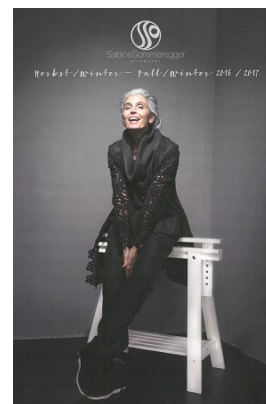

www.stellamodels.com

—
STELLA
MODELS
×

HEIGHT	BUST	DRESS	WAIST	HIPS	SHOES	HAIR	EYES
171	88	36	60	88	38	BROWN	BROWN