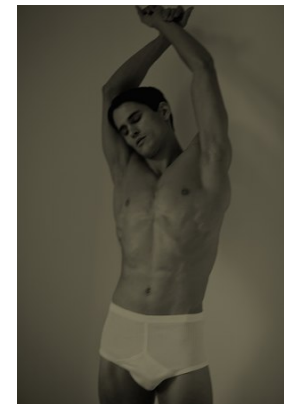

www.stellamodels.com

—
STELLA
MODELS
×

HEIGHT
185

CHEST
98

WAIST
72

SHOES
44.5

HAIR
DARK BROWN

EYES
BROWN