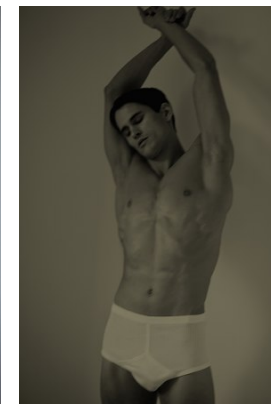

[www.stellamodels.com](http://www.stellamodels.com)

—  
STELLA  
MODELS  
×

HEIGHT	CHEST	WAIST	SHOES	HAIR	EYES
185	98	72	44.5	DARK BROWN	BROWN