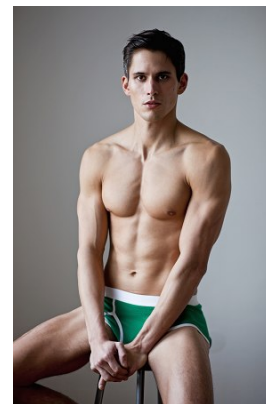

www.stellamodels.com

—
STELLA
MODELS
×

HEIGHT	CHEST	WAIST	SHOES	HAIR	EYES
186	94	77	44.5	DARK BROWN	BROWN