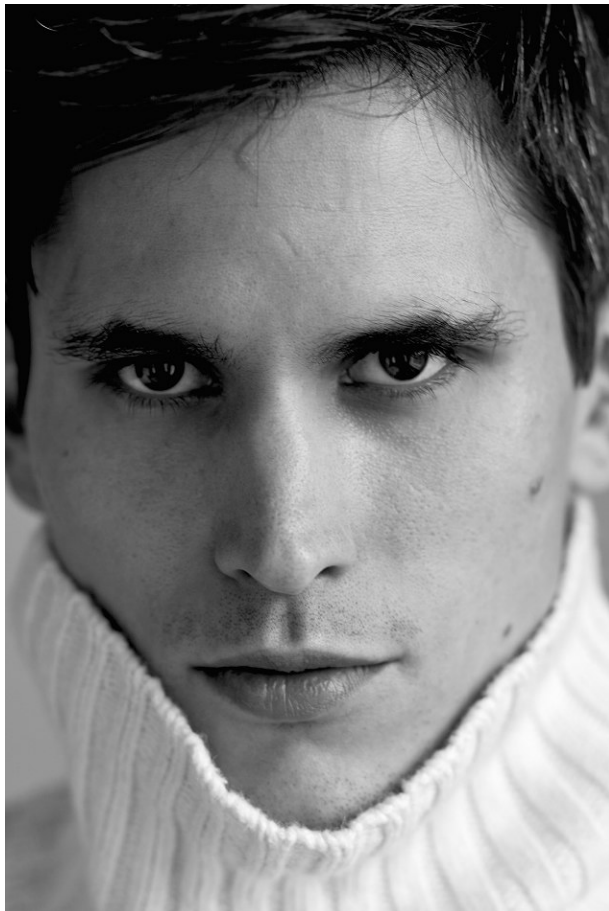

HANNES

T: +43 1 586 90 27

office@stellamodels.com

www.stellamodels.com

—
STELLA
MODELS
×