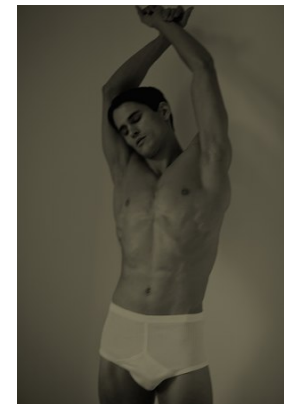

[www.stellamodels.com](http://www.stellamodels.com)

—  
STELLA  
MODELS  
×

HEIGHT  
185

CHEST  
98

WAIST  
72

SHOES  
44.5

HAIR  
DARK BROWN

EYES  
BROWN