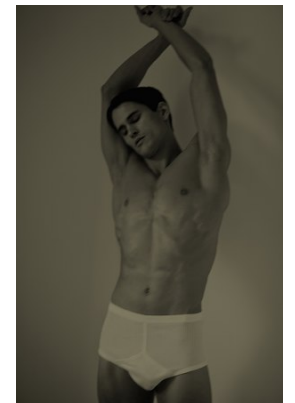

www.stellamodels.com

—
STELLA
MODELS
×

HEIGHT	CHEST	WAIST	SHOES	HAIR	EYES
185	98	72	44.5	DARK BROWN	BROWN