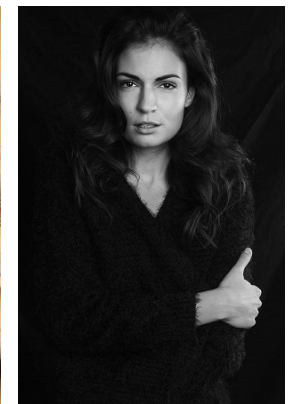

office@stellamodels.com

www.stellamodels.com

HEIGHT	BUST	DRESS	WAIST	HIPS	SHOES	HAIR	EYES
177	88	36	62	91	40	BROWN	BROWN