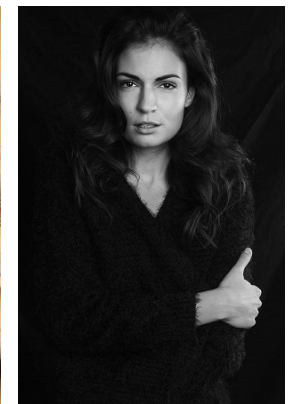

*office@stellamodels.com*

[www.stellamodels.com](http://www.stellamodels.com)

HEIGHT	BUST	DRESS	WAIST	HIPS	SHOES	HAIR	EYES
177	88	36	62	91	40	BROWN	BROWN