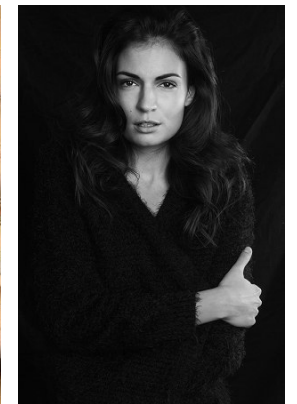

*office@stellamodels.com*

[www.stellamodels.com](http://www.stellamodels.com)

HEIGHT	BUST	DRESS	WAIST	HIPS	SHOES	HAIR	EYES
177	88	36	62	91	40	BROWN	BROWN