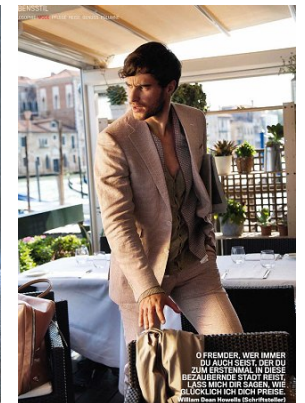

ANTONIO MICELI

T: +43 1 586 90 27

office@stellamodels.com

www.stellamodels.com

—
STELLA
MODELS
×