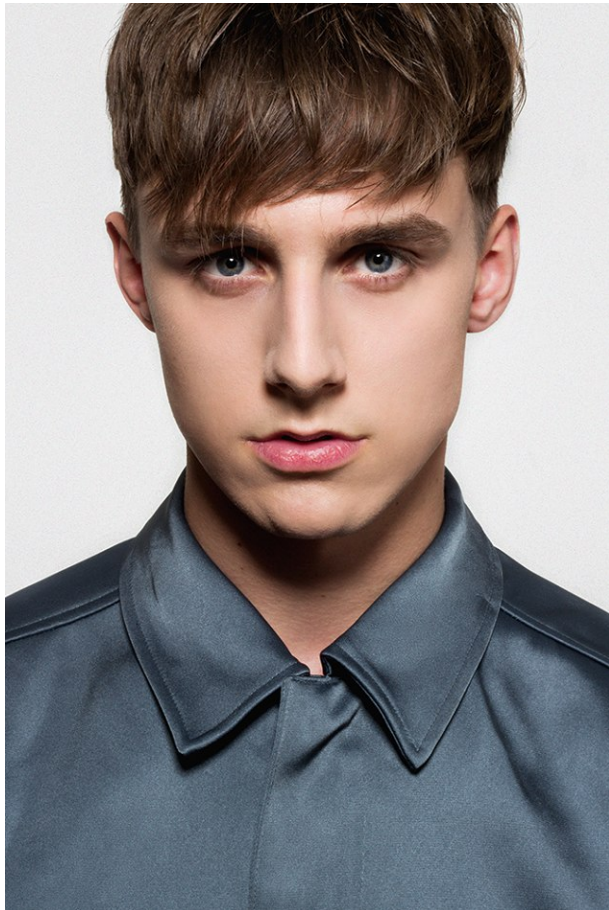

JULIAN K

T: +43 1 586 90 27

office@stellamodels.com

www.stellamodels.com

—
STELLA
MODELS
×