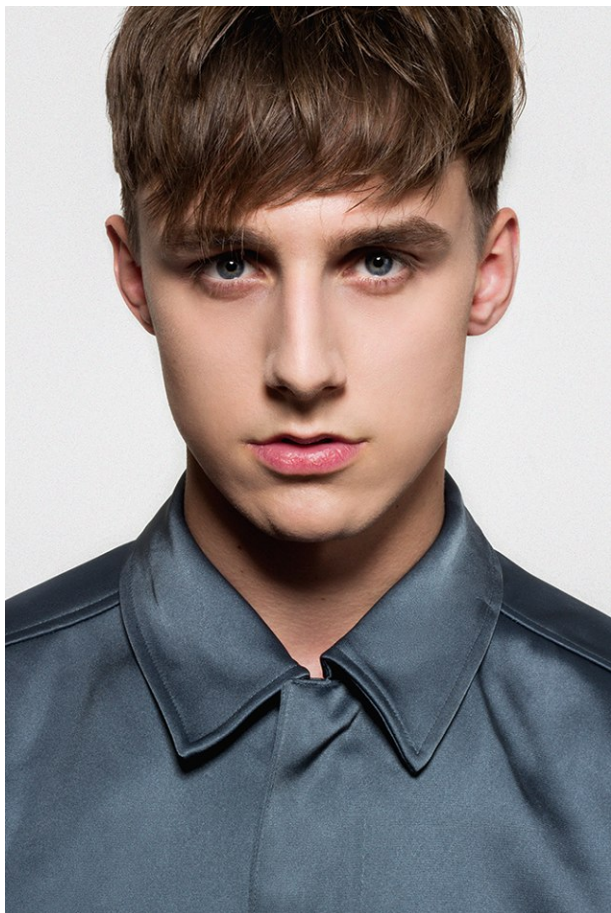

—
STELLA
MODELS
×

JULIAN K

T: +43 1 586 90 27

office@stellamodels.com

www.stellamodels.com

—
STELLA
MODELS
×

JULIAN K

T: +43 1 586 90 27

office@stellamodels.com

www.stellamodels.com