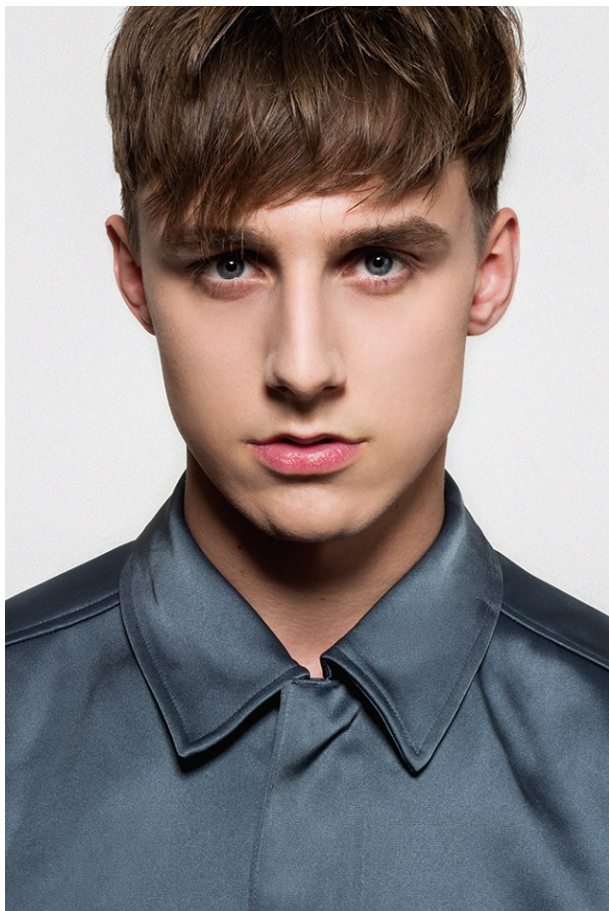

—
STELLA
MODELS
×

JULIAN K

T: +43 1 586 90 27

office@stellamodels.com

www.stellamodels.com

—
STELLA
MODELS
×

JULIAN K

T: +43 1 586 90 27

office@stellamodels.com

www.stellamodels.com