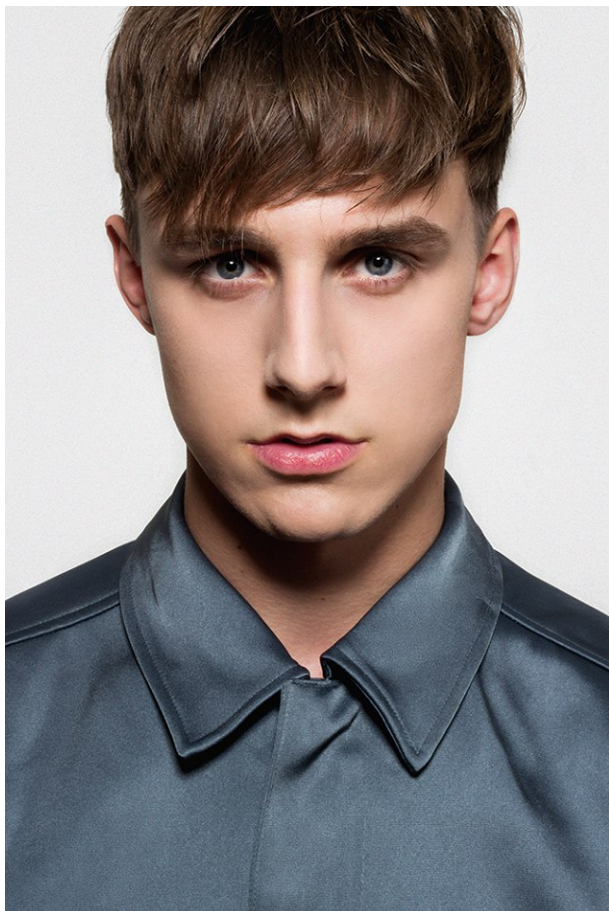

JULIAN K

T: +43 1 586 90 27

office@stellamodels.com

www.stellamodels.com

—
STELLA
MODELS
×