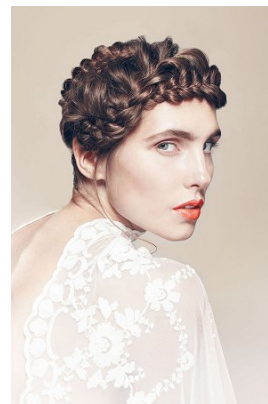

www.stellamodels.com

—
STELLA
MODELS
×

| | | | | | | | |
|--------|------|-------|-------|------|-------|-------|-------------|
| HEIGHT | BUST | DRESS | WAIST | HIPS | SHOES | HAIR | EYES |
| 172 | 81 | 36 | 61 | 88 | 41 | BROWN | GREEN/BROWN |