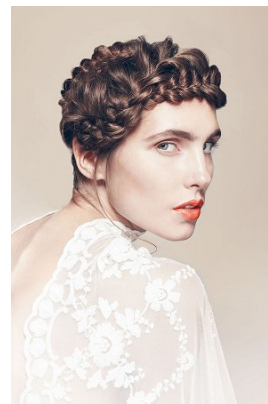

www.stellamodels.com

—
STELLA
MODELS
×

HEIGHT	BUST	DRESS	WAIST	HIPS	SHOES	HAIR	EYES
172	81	36	61	88	41	BROWN	GREEN/BROWN