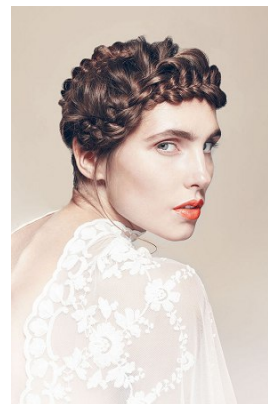

[www.stellamodels.com](http://www.stellamodels.com)

—  
STELLA  
MODELS  
×

HEIGHT	BUST	DRESS	WAIST	HIPS	SHOES	HAIR	EYES
172	81	36	61	88	41	BROWN	GREEN/BROWN