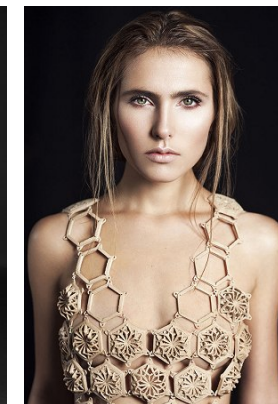

www.stellamodels.com

—
STELLA
MODELS
×

| | | | | | | | |
|--------|------|-------|-------|------|-------|-------|-------------|
| HEIGHT | BUST | DRESS | WAIST | HIPS | SHOES | HAIR | EYES |
| 172 | 81 | 36 | 61 | 88 | 41 | BROWN | GREEN/BROWN |