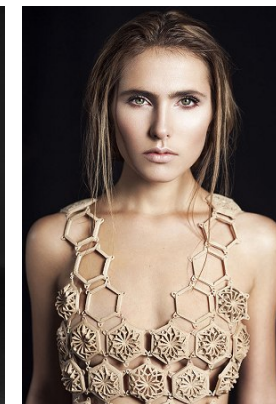

[www.stellamodels.com](http://www.stellamodels.com)

—  
STELLA  
MODELS  
×

HEIGHT	BUST	DRESS	WAIST	HIPS	SHOES	HAIR	EYES
172	81	36	61	88	41	BROWN	GREEN/BROWN