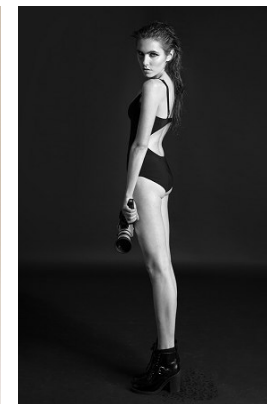

[www.stellamodels.com](http://www.stellamodels.com)

—  
STELLA  
MODELS  
×

HEIGHT	BUST	DRESS	WAIST	HIPS	SHOES	HAIR	EYES
172	81	36	61	88	41	BROWN	GREEN/BROWN