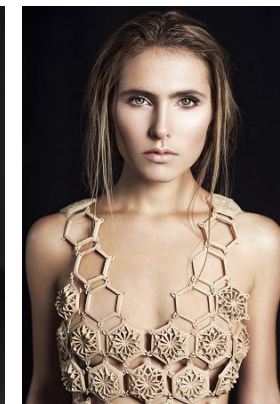

www.stellamodels.com

—
STELLA
MODELS
×

HEIGHT	BUST	DRESS	WAIST	HIPS	SHOES	HAIR	EYES
172	81	36	61	88	41	BROWN	GREEN/BROWN