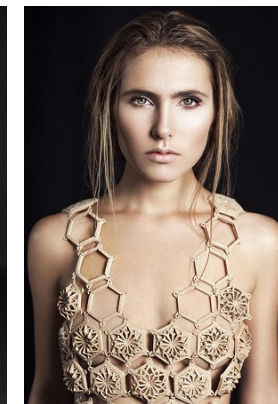

www.stellamodels.com

—
STELLA
MODELS
×

HEIGHT	BUST	DRESS	WAIST	HIPS	SHOES	HAIR	EYES
172	81	36	61	88	41	BROWN	GREEN/BROWN