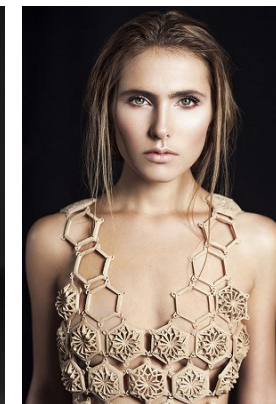

www.stellamodels.com

—
STELLA
MODELS
×

HEIGHT	BUST	DRESS	WAIST	HIPS	SHOES	HAIR	EYES
172	81	36	61	88	41	BROWN	GREEN/BROWN