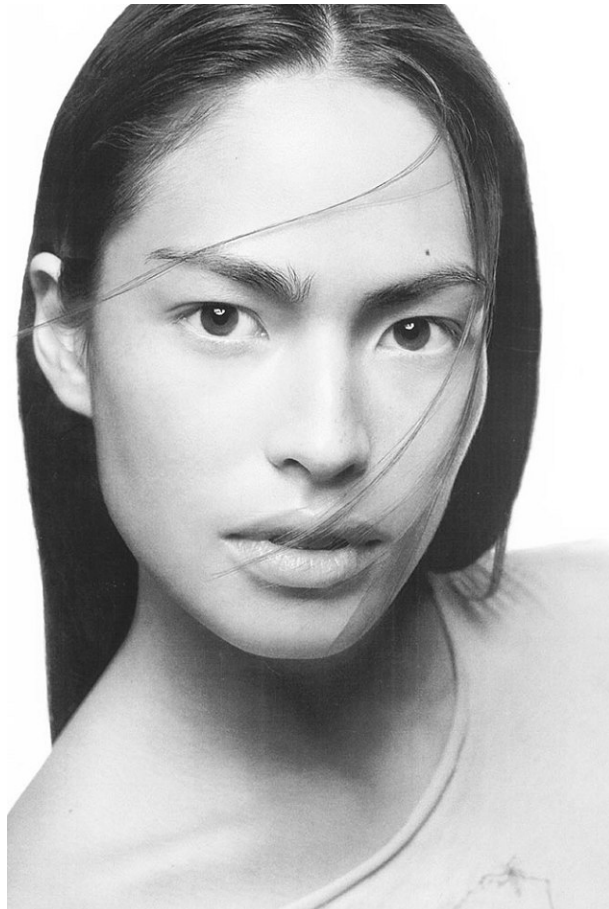

NANDA

T: +43 1 586 90 27

office@stellamodels.com

www.stellamodels.com

—
STELLA
MODELS
×