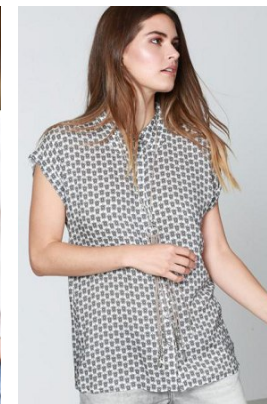

www.stellamodels.com

—
STELLA
MODELS
×

HEIGHT	BUST	DRESS	WAIST	HIPS	SHOES	HAIR	EYES
177	86	36	65	92	38.5	BROWN	BROWN