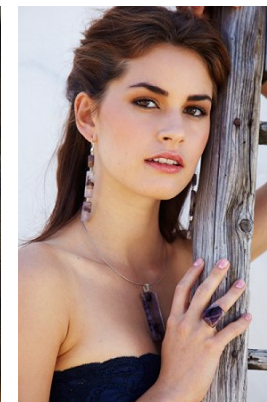

[www.stellamodels.com](http://www.stellamodels.com)

—  
STELLA  
MODELS  
×

HEIGHT	BUST	DRESS	WAIST	HIPS	SHOES	HAIR	EYES
177	86	36	65	92	38.5	BROWN	BROWN