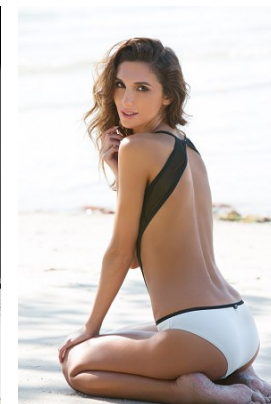

www.stellamodels.com

—
STELLA
MODELS
×

HEIGHT	BUST	DRESS	WAIST	HIPS	SHOES	HAIR	EYES
178	84	34-36	60	87	38	BROWN	BROWN