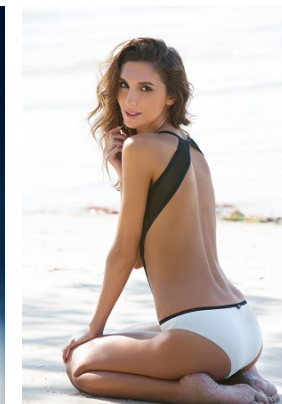

—  
STELLA  
MODELS

[www.stellamodels.com](http://www.stellamodels.com)

HEIGHT	BUST	DRESS	WAIST	HIPS	SHOES	HAIR	EYES
178	84	34-36	60	87	38	BROWN	BROWN