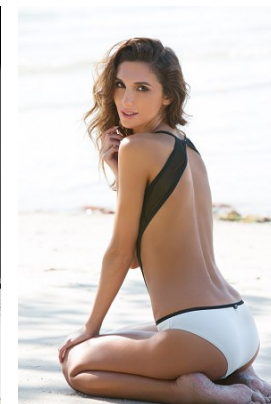

[www.stellamodels.com](http://www.stellamodels.com)

—  
STELLA  
MODELS  
×

HEIGHT	BUST	DRESS	WAIST	HIPS	SHOES	HAIR	EYES
178	84	34-36	60	87	38	BROWN	BROWN