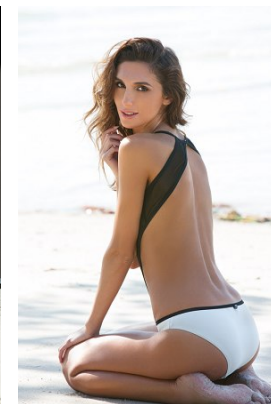

—  
STELLA  
MODELS  
×

[www.stellamodels.com](http://www.stellamodels.com)

HEIGHT	BUST	DRESS	WAIST	HIPS	SHOES	HAIR	EYES
178	84	34-36	60	87	38	BROWN	BROWN