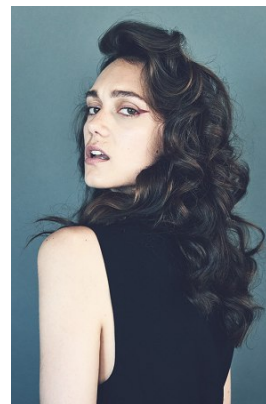

office@stellamodels.com

www.stellamodels.com

HEIGHT	BUST	DRESS	WAIST	HIPS	SHOES	HAIR	EYES
176	84	36	60	88	39	BROWN	GREEN/BROWN