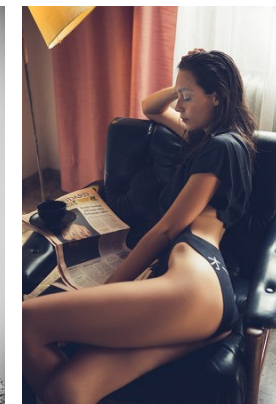

www.stellamodels.com

—
STELLA
MODELS
×

HEIGHT	BUST	DRESS	WAIST	HIPS	SHOES	HAIR	EYES
176	84	36	60	88	39	BROWN	GREEN/BROWN