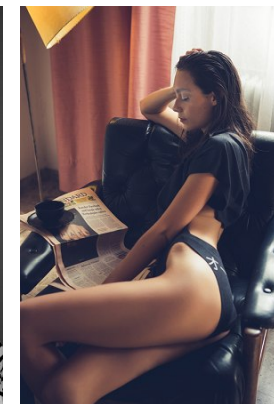

office@stellamodels.com

www.stellamodels.com

HEIGHT	BUST	DRESS	WAIST	HIPS	SHOES	HAIR	EYES
176	84	36	60	88	39	BROWN	GREEN/BROWN