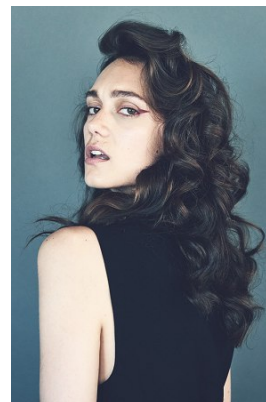

office@stellamodels.com

www.stellamodels.com

HEIGHT	BUST	DRESS	WAIST	HIPS	SHOES	HAIR	EYES
176	84	34	60	88	39	BROWN	GREEN/BROWN