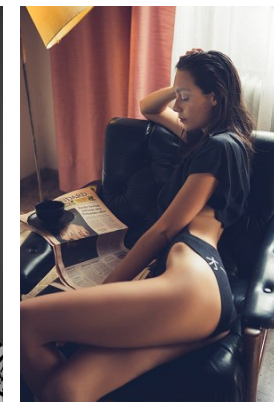

office@stellamodels.com

www.stellamodels.com

HEIGHT	BUST	DRESS	WAIST	HIPS	SHOES	HAIR	EYES
176	84	34	60	88	39	BROWN	GREEN/BROWN