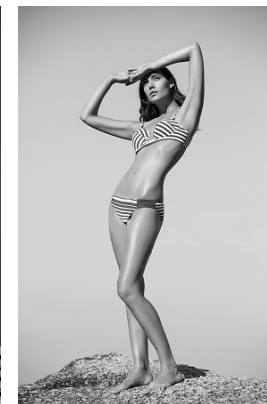

www.stellamodels.com

—
STELLA
MODELS
×

HEIGHT	BUST	DRESS	WAIST	HIPS	SHOES	HAIR	EYES
176	84	36	60	88	39	BROWN	GREEN/BROWN