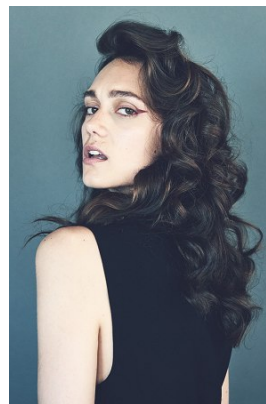

office@stellamodels.com

www.stellamodels.com

HEIGHT	BUST	DRESS	WAIST	HIPS	SHOES	HAIR	EYES
176	84	34	60	88	39	BROWN	GREEN/BROWN