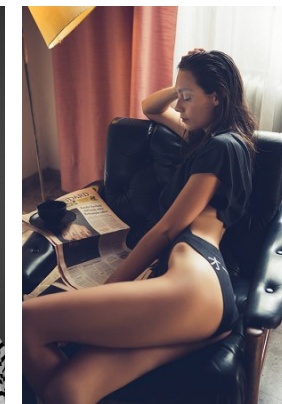

office@stellamodels.com

www.stellamodels.com

HEIGHT	BUST	DRESS	WAIST	HIPS	SHOES	HAIR	EYES
176	84	34	60	88	39	BROWN	GREEN/BROWN