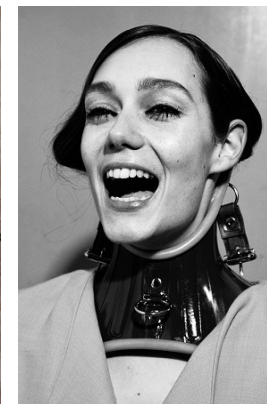

www.stellamodels.com

—
STELLA
MODELS
×

HEIGHT	BUST	DRESS	WAIST	HIPS	SHOES	HAIR	EYES
176	84	34	60	88	39	BROWN	GREEN/BROWN