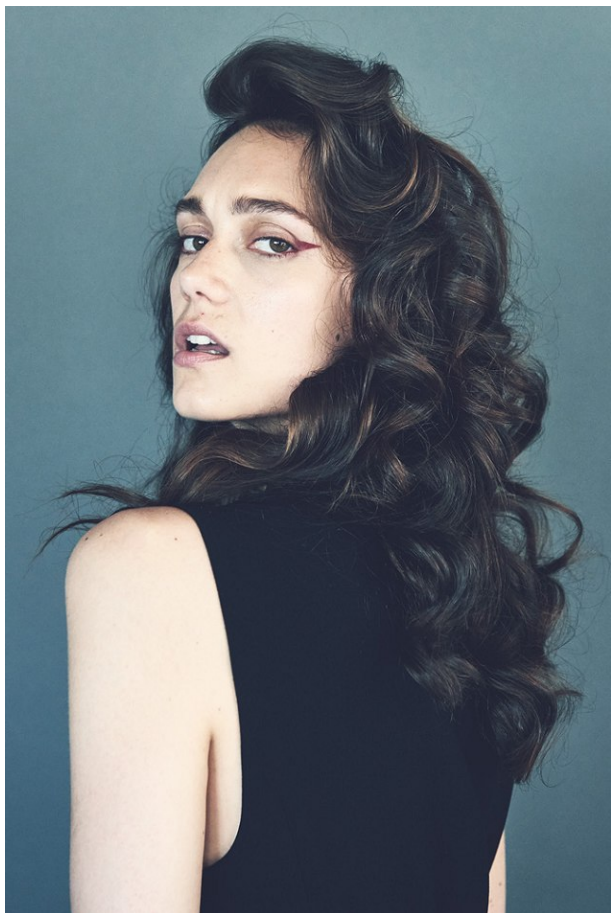

CAROLA

T: +43 1 586 90 27

office@stellamodels.com

www.stellamodels.com

—
STELLA
MODELS
×