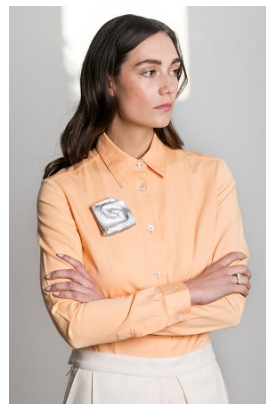

[www.stellamodels.com](http://www.stellamodels.com)

—  
STELLA  
MODELS  
×

HEIGHT	BUST	DRESS	WAIST	HIPS	SHOES	HAIR	EYES
176	84	34	60	88	39	BROWN	GREEN/BROWN