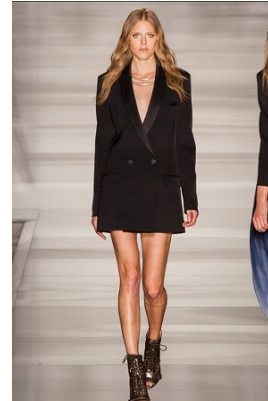

[www.stellamodels.com](http://www.stellamodels.com)

—  
STELLA  
MODELS  
×

HEIGHT	BUST	DRESS	WAIST	HIPS	SHOES	HAIR	EYES
178	78	34	58	86	39.5	BLONDE	BLUE