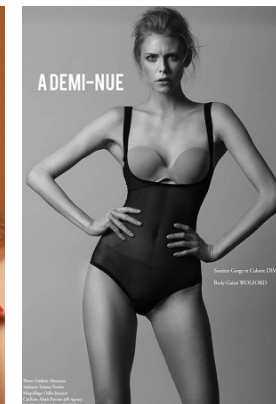

www.stellamodels.com

—
STELLA
MODELS
×

HEIGHT	BUST	DRESS	WAIST	HIPS	SHOES	HAIR	EYES
178	80	34	59	88	39.5	BLONDE	BLUE