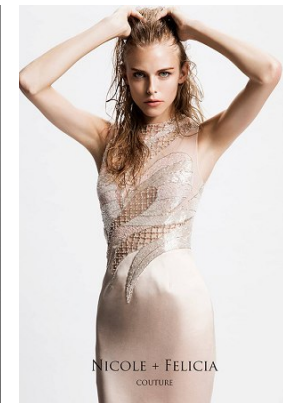

www.stellamodels.com

—
STELLA
MODELS
×

HEIGHT	BUST	DRESS	WAIST	HIPS	SHOES	HAIR	EYES
178	78	34	58	86	39.5	BLONDE	BLUE