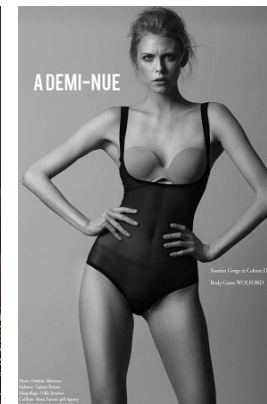

www.stellamodels.com

—
STELLA
MODELS
×

HEIGHT	BUST	DRESS	WAIST	HIPS	SHOES	HAIR	EYES
178	80	34	59	88	39.5	BLONDE	BLUE