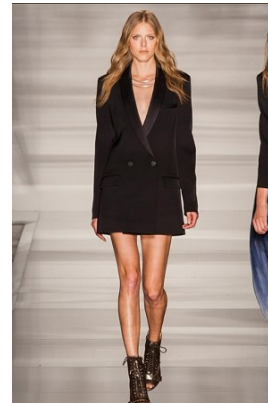

www.stellamodels.com

—
STELLA
MODELS
×

HEIGHT	BUST	DRESS	WAIST	HIPS	SHOES	HAIR	EYES
178	80	34	59	88	39.5	BLONDE	BLUE