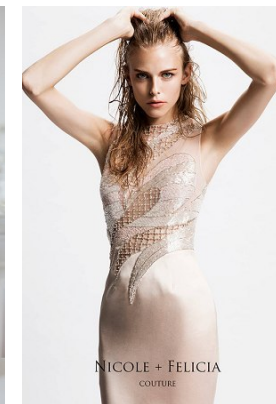

www.stellamodels.com

—
STELLA
MODELS
×

HEIGHT	BUST	DRESS	WAIST	HIPS	SHOES	HAIR	EYES
178	78	34	58	86	39.5	BLONDE	BLUE