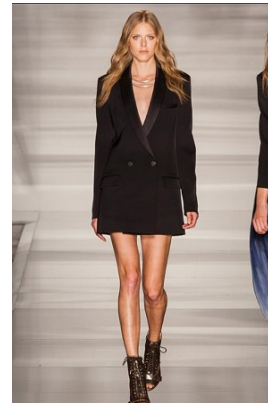

www.stellamodels.com

STELLA
MODELS

HEIGHT	BUST	DRESS	WAIST	HIPS	SHOES	HAIR	EYES
178	80	34	59	88	39.5	BLONDE	BLUE