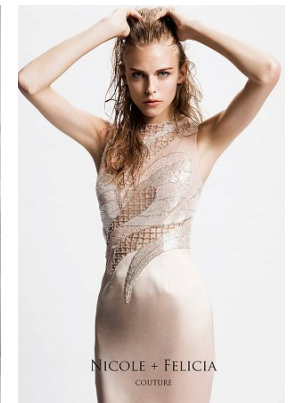

[www.stellamodels.com](http://www.stellamodels.com)

—  
STELLA  
MODELS  
×

HEIGHT	BUST	DRESS	WAIST	HIPS	SHOES	HAIR	EYES
178	78	34	58	86	39.5	BLONDE	BLUE