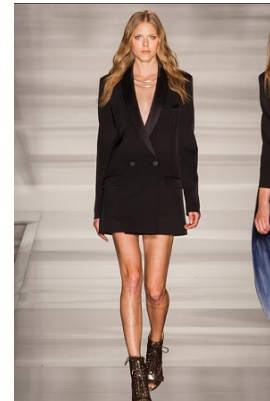

[www.stellamodels.com](http://www.stellamodels.com)

—  
STELLA  
MODELS  
×

HEIGHT	BUST	DRESS	WAIST	HIPS	SHOES	HAIR	EYES
178	80	34	59	88	39.5	BLONDE	BLUE