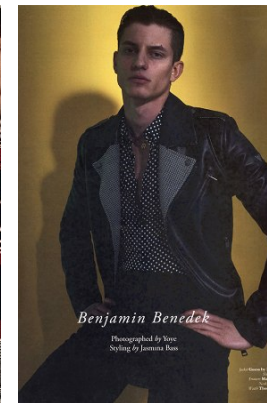

www.stellamodels.com

—
**STELLA
MODELS**
×

HEIGHT	CHEST	WAIST	SHOES	HAIR	EYES
189	95	77	43.5	BLONDE	BLUE/GREEN