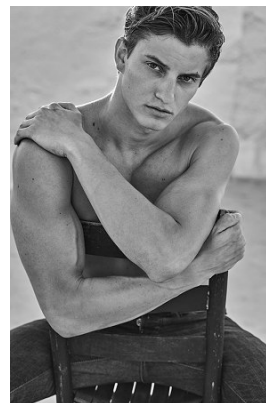

www.stellamodels.com

STELLA  
MODELS

HEIGHT	CHEST	WAIST	SHOES	HAIR	EYES
189	95	77	43.5	BLONDE	BLUE/GREEN