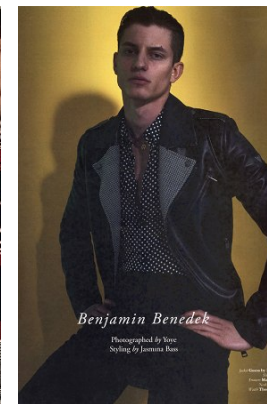

www.stellamodels.com

STELLA  
MODELS

HEIGHT	CHEST	WAIST	SHOES	HAIR	EYES
189	95	77	43.5	BLONDE	BLUE/GREEN