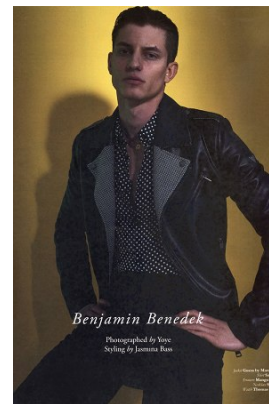

—
STELLA
MODELS
×

www.stellamodels.com

HEIGHT	CHEST	WAIST	SHOES	HAIR	EYES
189	95	77	43.5	BLONDE	BLUE/GREEN