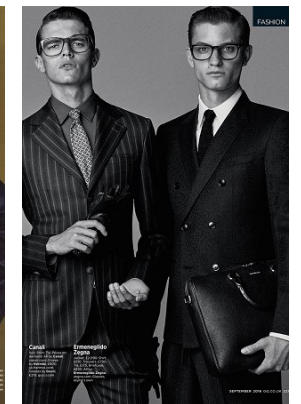

www.stellamodels.com

—
STELLA
MODELS
×

HEIGHT	CHEST	WAIST	SHOES	HAIR	EYES
189	95	77	43.5	BLONDE	BLUE/GREEN