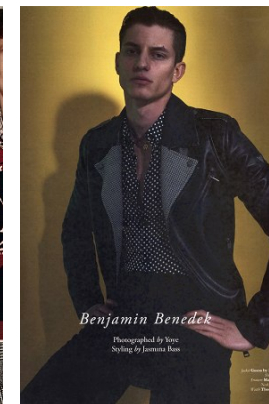

www.stellamodels.com

—
STELLA
MODELS
×

HEIGHT	CHEST	WAIST	SHOES	HAIR	EYES
189	95	77	43.5	BLONDE	BLUE/GREEN