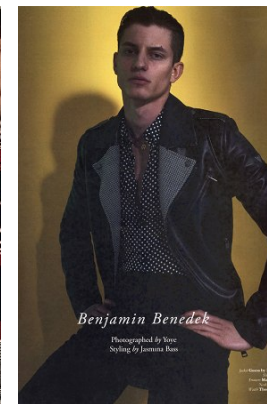

www.stellamodels.com

STELLA
MODELS

HEIGHT	CHEST	WAIST	SHOES	HAIR	EYES
189	95	77	43.5	BLONDE	BLUE/GREEN