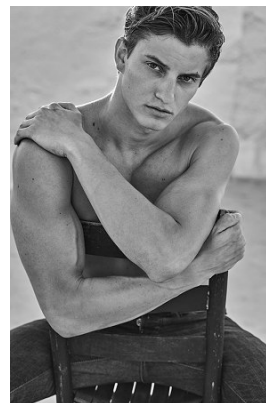

www.stellamodels.com

STELLA
MODELS

HEIGHT	CHEST	WAIST	SHOES	HAIR	EYES
189	95	77	43.5	BLONDE	BLUE/GREEN