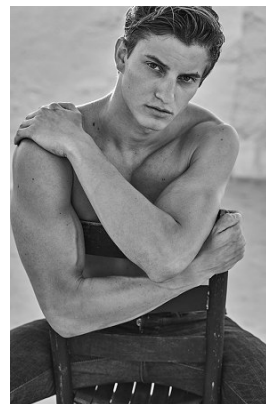

www.stellamodels.com

—
STELLA
MODELS
×

HEIGHT	CHEST	WAIST	SHOES	HAIR	EYES
189	95	77	43.5	BLONDE	BLUE/GREEN