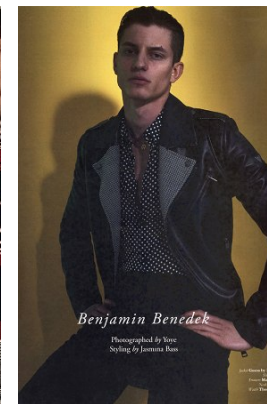

www.stellamodels.com

—
STELLA
MODELS
×

HEIGHT	CHEST	WAIST	SHOES	HAIR	EYES
189	95	77	43.5	BLONDE	BLUE/GREEN