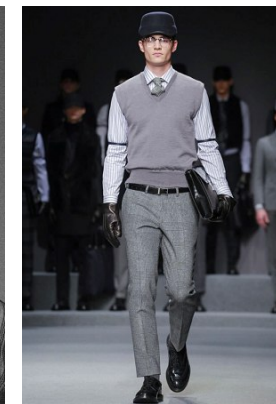

www.stellamodels.com

—
STELLA
MODELS
×

HEIGHT	CHEST	WAIST	SHOES	HAIR	EYES
188	96	77	44.5	DARK BLONDE	BROWN