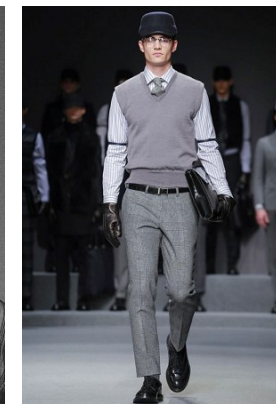

[www.stellamodels.com](http://www.stellamodels.com)

—  
STELLA  
MODELS  
×

HEIGHT	CHEST	WAIST	SHOES	HAIR	EYES
188	96	77	44.5	DARK BLONDE	BROWN