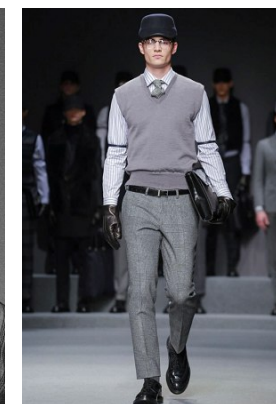

www.stellamodels.com

—
STELLA
MODELS
×

HEIGHT	CHEST	WAIST	SHOES	HAIR	EYES
188	96	77	44.5	DARK BLONDE	BROWN