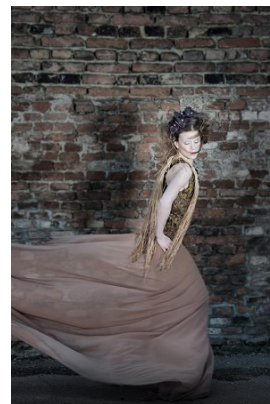

[www.stellamodels.com](http://www.stellamodels.com)

—  
STELLA  
MODELS  
×

HEIGHT	BUST	DRESS	WAIST	HIPS	SHOES	HAIR	EYES
172	83	34	65	90	38	DARK BLONDE	BLUE