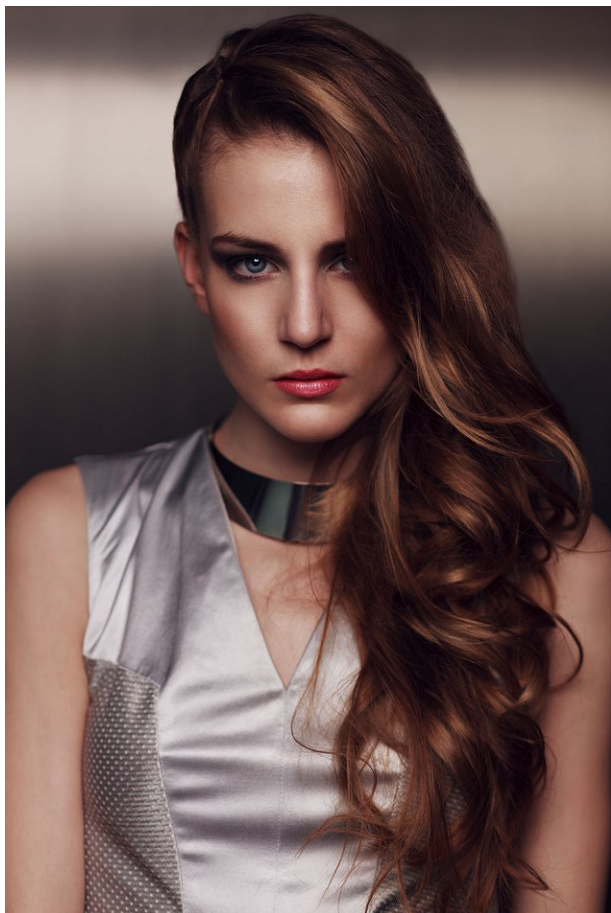

ALINA ROTTER

T: +43 1 586 90 27

office@stellamodels.com

www.stellamodels.com

—
STELLA
MODELS
×