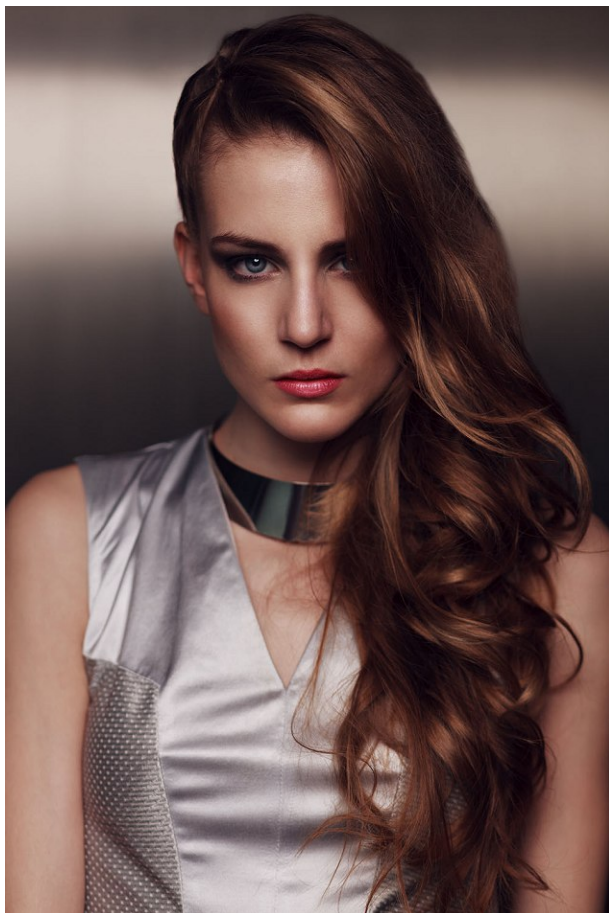

ALINA ROTTER

T: +43 1 586 90 27

office@stellamodels.com

www.stellamodels.com

—
STELLA
MODELS
×