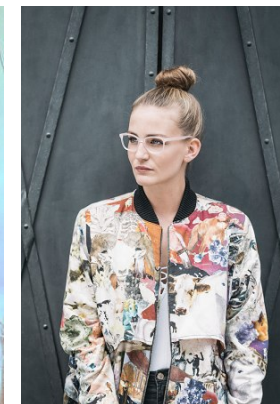

www.stellamodels.com

—
STELLA
MODELS
×

HEIGHT	BUST	DRESS	WAIST	HIPS	SHOES	HAIR	EYES
172	83	34	65	90	38	DARK BLONDE	BLUE