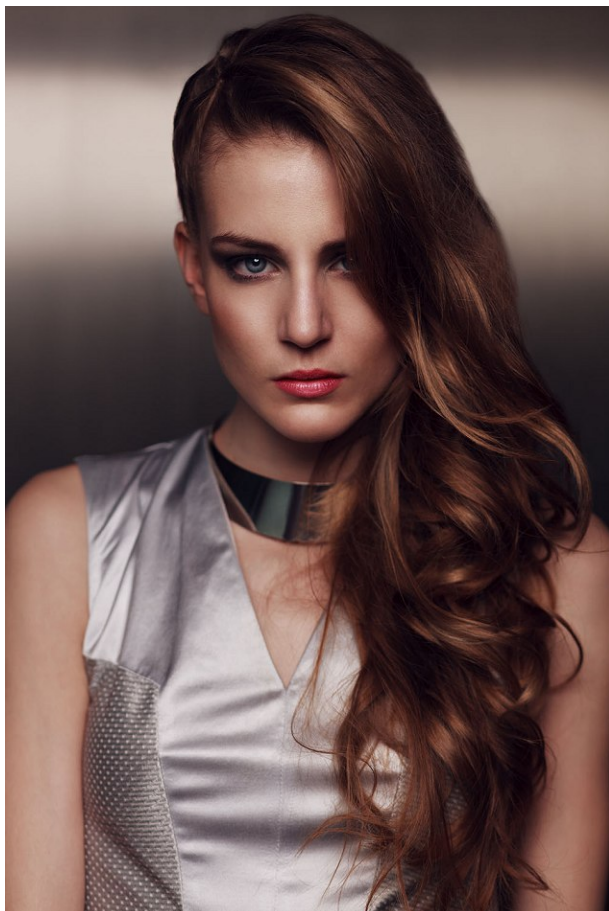

ALINA ROTTER

T: +43 1 586 90 27

office@stellamodels.com

www.stellamodels.com

—
STELLA
MODELS
×