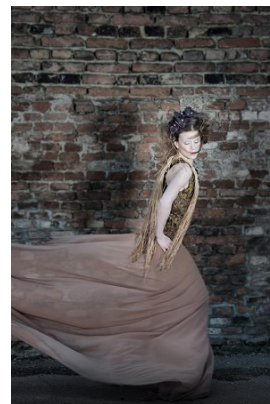

www.stellamodels.com

—
STELLA
MODELS
×

HEIGHT	BUST	DRESS	WAIST	HIPS	SHOES	HAIR	EYES
172	83	34	65	90	38	DARK BLONDE	BLUE