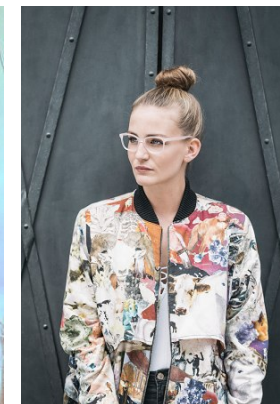

[www.stellamodels.com](http://www.stellamodels.com)

—  
STELLA  
MODELS  
×

HEIGHT	BUST	DRESS	WAIST	HIPS	SHOES	HAIR	EYES
172	83	34	65	90	38	DARK BLONDE	BLUE