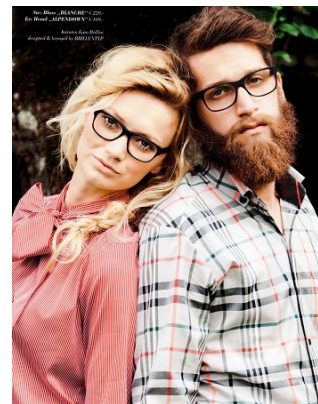

www.stellamodels.com

—
STELLA
MODELS
×

HEIGHT	CHEST	WAIST	SHOES	HAIR	EYES
186	96	79	42	BROWN	BLUE