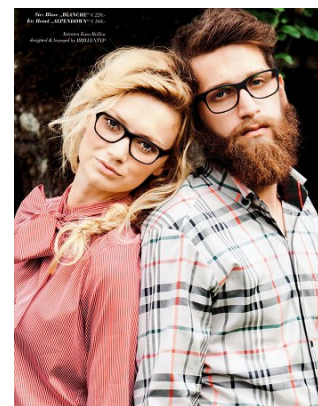

www.stellamodels.com

—
STELLA
MODELS
×

HEIGHT	CHEST	WAIST	SHOES	HAIR	EYES
186	96	79	42	BROWN	BLUE