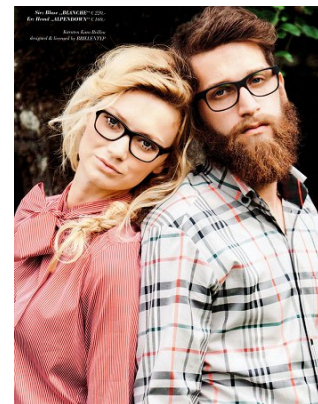

[www.stellamodels.com](http://www.stellamodels.com)

—  
STELLA  
MODELS  
×

HEIGHT	CHEST	WAIST	SHOES	HAIR	EYES
186	96	79	42	BROWN	BLUE