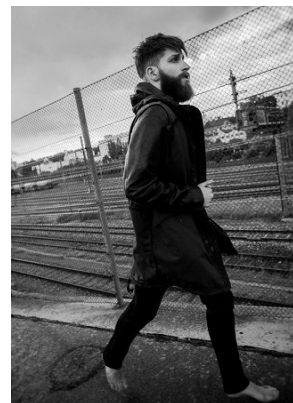

www.stellamodels.com

—
STELLA
MODELS
×

HEIGHT	CHEST	WAIST	SHOES	HAIR	EYES
186	96	79	42	BROWN	BLUE