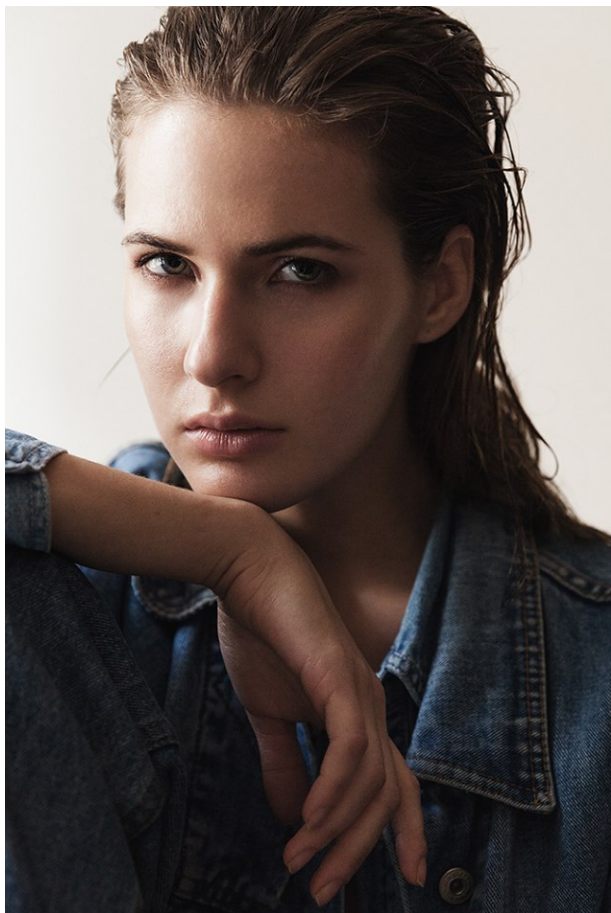

POLINA

T: +43 1 586 90 27

office@stellamodels.com

www.stellamodels.com

—
STELLA
MODELS
×