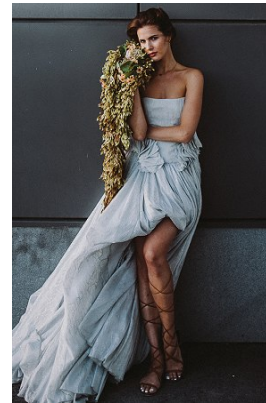

[www.stellamodels.com](http://www.stellamodels.com)

—  
STELLA  
MODELS  
×

HEIGHT	BUST	DRESS	WAIST	HIPS	SHOES	HAIR	EYES
177	82	32-34	59	89	37.5	BLONDE	BLUE/GREEN