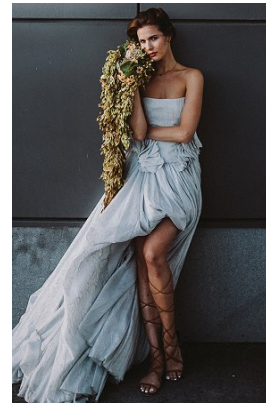

www.stellamodels.com

—
STELLA
MODELS
×

HEIGHT	BUST	DRESS	WAIST	HIPS	SHOES	HAIR	EYES
177	82	32-34	59	89	37.5	BLONDE	BLUE/GREEN