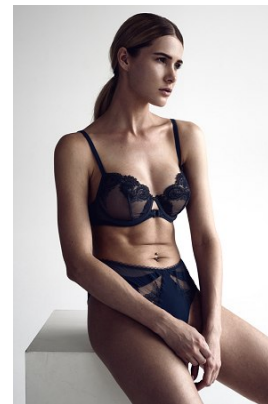

[www.stellamodels.com](http://www.stellamodels.com)

—  
STELLA  
MODELS  
×

HEIGHT	BUST	DRESS	WAIST	HIPS	SHOES	HAIR	EYES
177	82	32-34	59	89	37.5	BLONDE	BLUE/GREEN