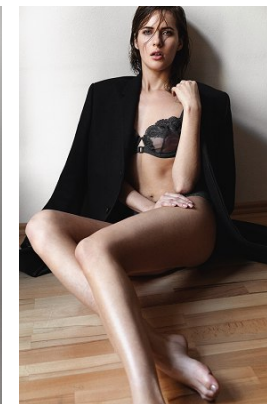

—
STELLA
MODELS

www.stellamodels.com

HEIGHT	BUST	DRESS	WAIST	HIPS	SHOES	HAIR	EYES
177	82	32-34	59	89	37.5	BLONDE	BLUE/GREEN