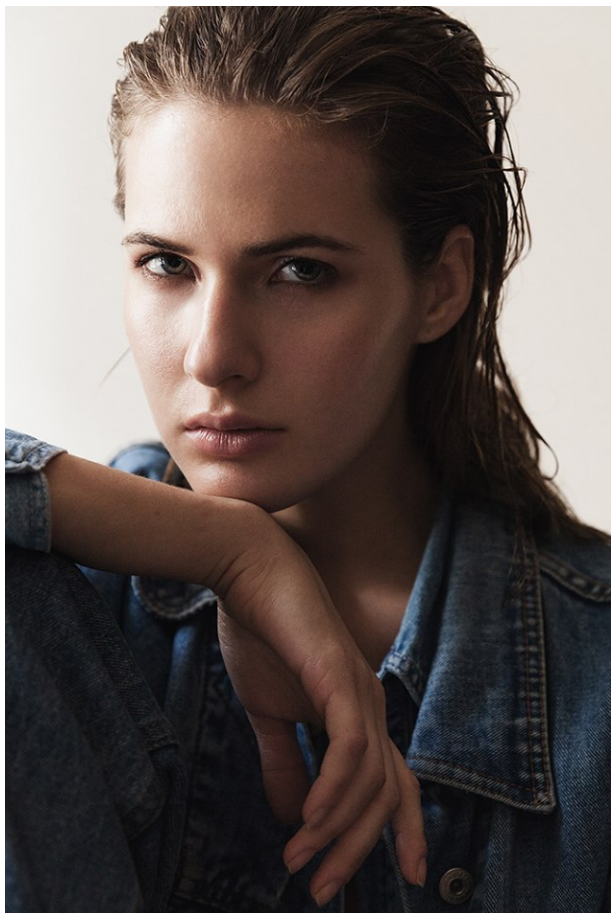

POLINA

T: +43 1 586 90 27

office@stellamodels.com

—
STELLA
MODELS

www.stellamodels.com