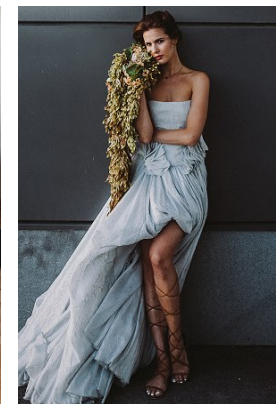

—  
STELLA  
MODELS  
×

[www.stellamodels.com](http://www.stellamodels.com)

HEIGHT	BUST	DRESS	WAIST	HIPS	SHOES	HAIR	EYES
177	82	32-34	59	89	37.5	BLONDE	BLUE/GREEN