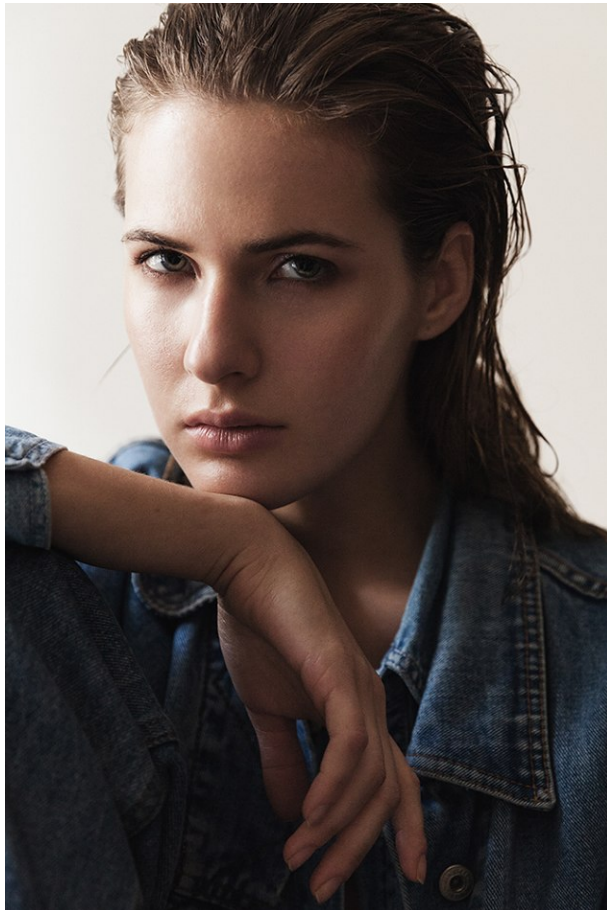

POLINA

T: +43 1 586 90 27

office@stellamodels.com

www.stellamodels.com

—
STELLA
MODELS
×