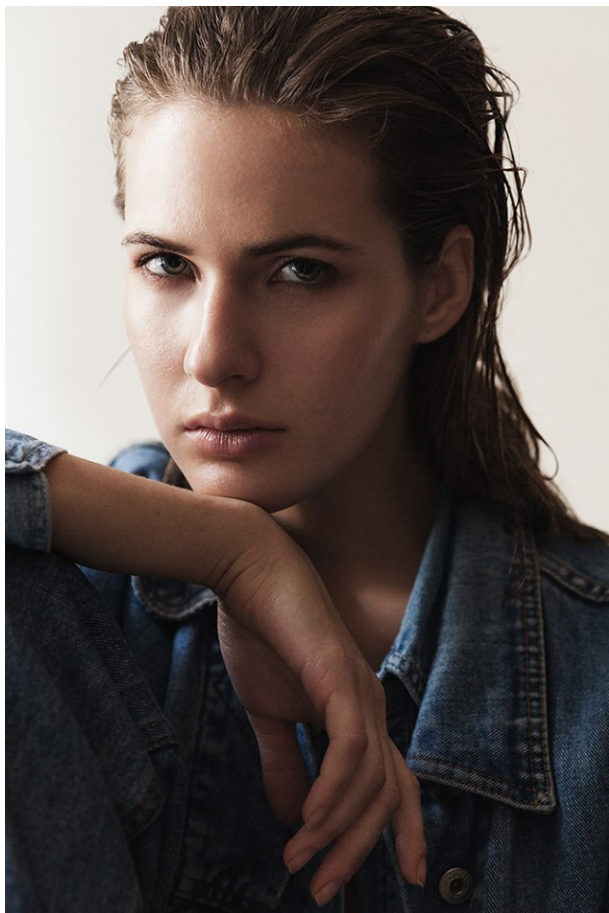

POLINA

T: +43 1 586 90 27

office@stellamodels.com

www.stellamodels.com

—
STELLA
MODELS
×