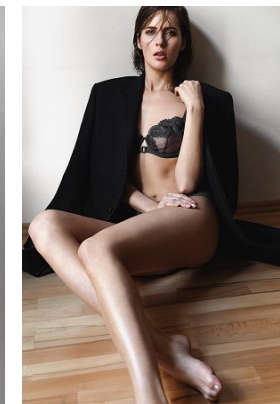

www.stellamodels.com

—
STELLA
MODELS
×

HEIGHT	BUST	DRESS	WAIST	HIPS	SHOES	HAIR	EYES
177	82	32-34	59	89	37.5	BLONDE	BLUE/GREEN