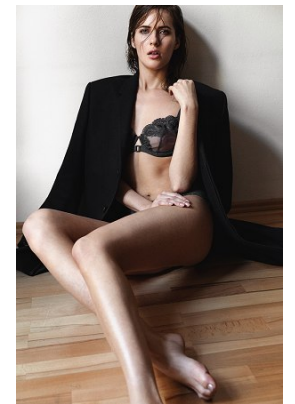

[www.stellamodels.com](http://www.stellamodels.com)

—  
STELLA  
MODELS  
×

HEIGHT	BUST	DRESS	WAIST	HIPS	SHOES	HAIR	EYES
177	82	32-34	59	89	37.5	BLONDE	BLUE/GREEN