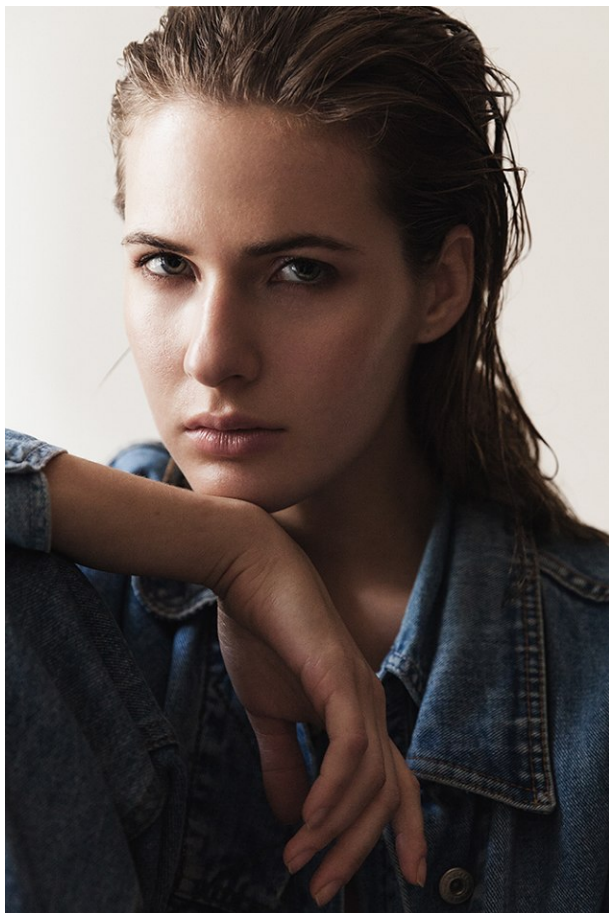

POLINA

T: +43 1 586 90 27

office@stellamodels.com

—
STELLA
MODELS

www.stellamodels.com