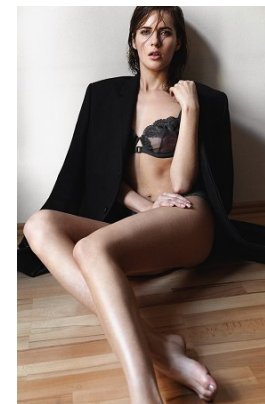

www.stellamodels.com

—
STELLA
MODELS
×

HEIGHT	BUST	DRESS	WAIST	HIPS	SHOES	HAIR	EYES
177	82	32-34	59	89	37.5	BLONDE	BLUE/GREEN