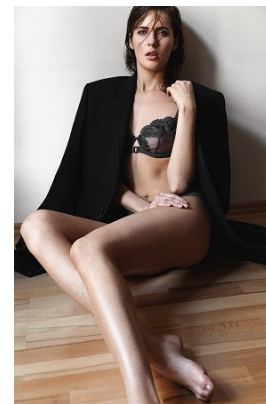

—  
STELLA  
MODELS  
×

[www.stellamodels.com](http://www.stellamodels.com)

HEIGHT	BUST	DRESS	WAIST	HIPS	SHOES	HAIR	EYES
177	82	32-34	59	89	37.5	BLONDE	BLUE/GREEN