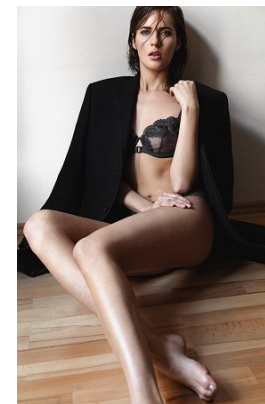

—
STELLA
MODELS

www.stellamodels.com

HEIGHT	BUST	DRESS	WAIST	HIPS	SHOES	HAIR	EYES
177	82	32-34	59	89	37.5	BLONDE	BLUE/GREEN