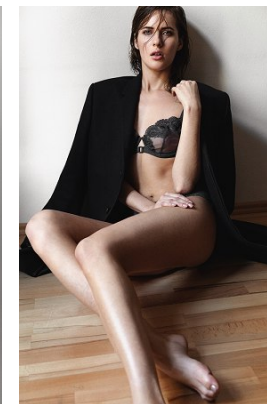

www.stellamodels.com

—
STELLA
MODELS
×

HEIGHT	BUST	DRESS	WAIST	HIPS	SHOES	HAIR	EYES
177	82	32-34	59	89	37.5	BLONDE	BLUE/GREEN