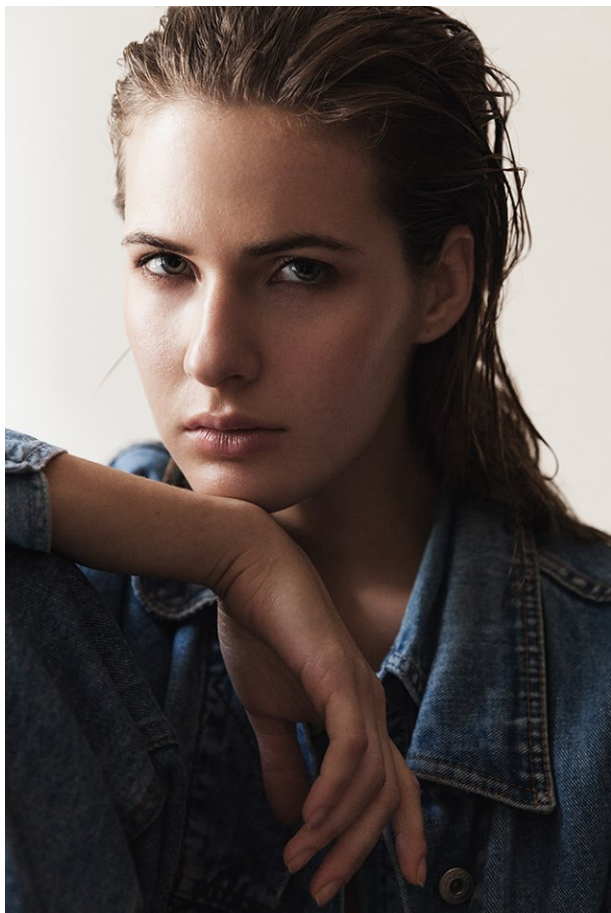

POLINA

T: +43 1 586 90 27

office@stellamodels.com

—
STELLA
MODELS
×

www.stellamodels.com