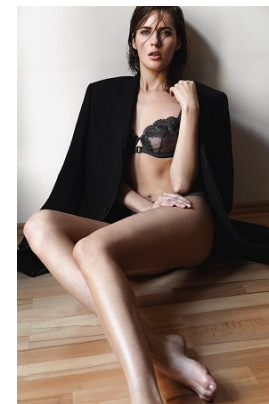

—
STELLA
MODELS

www.stellamodels.com

HEIGHT	BUST	DRESS	WAIST	HIPS	SHOES	HAIR	EYES
177	82	32-34	59	89	37.5	BLONDE	BLUE/GREEN