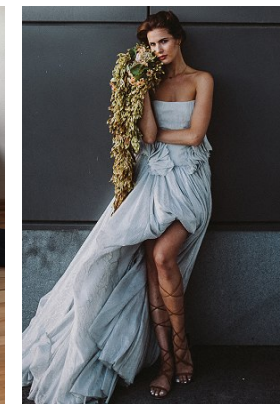

www.stellamodels.com

—
STELLA
MODELS
×

HEIGHT	BUST	DRESS	WAIST	HIPS	SHOES	HAIR	EYES
177	82	32-34	59	89	37.5	BLONDE	BLUE/GREEN