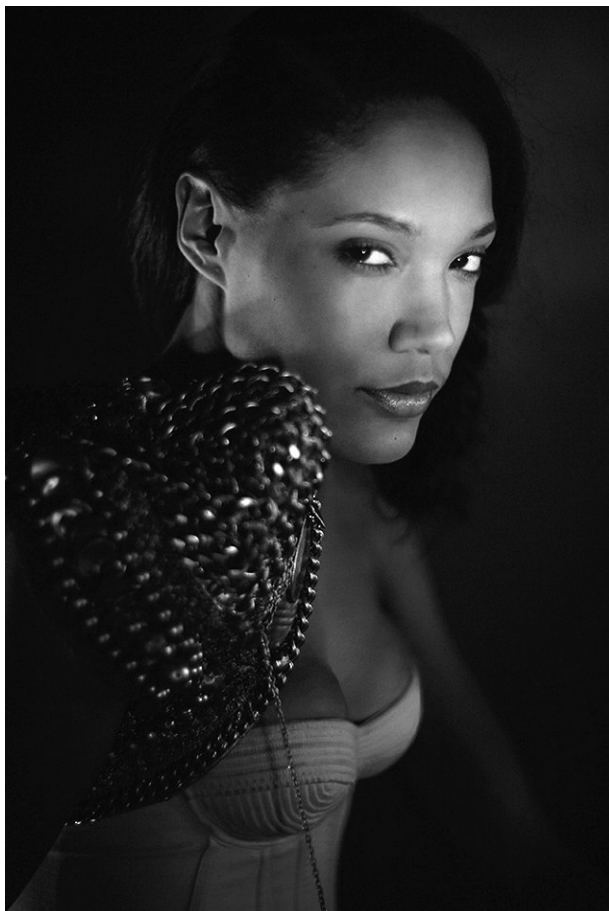

AMINATA

T: +43 1 586 90 27

office@stellamodels.com

www.stellamodels.com

—
STELLA
MODELS
×