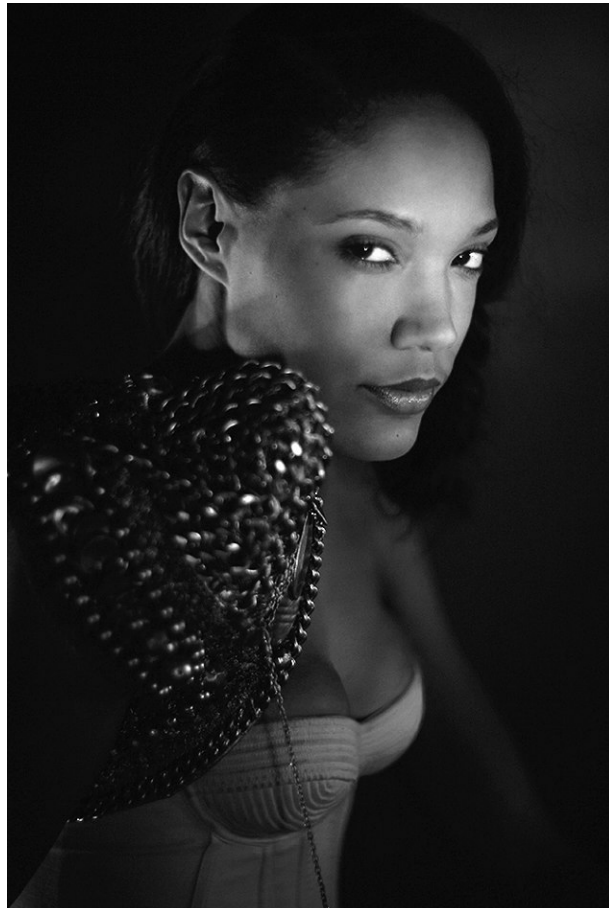

AMINATA

T: +43 1 586 90 27

office@stellamodels.com

www.stellamodels.com

—
STELLA
MODELS
×