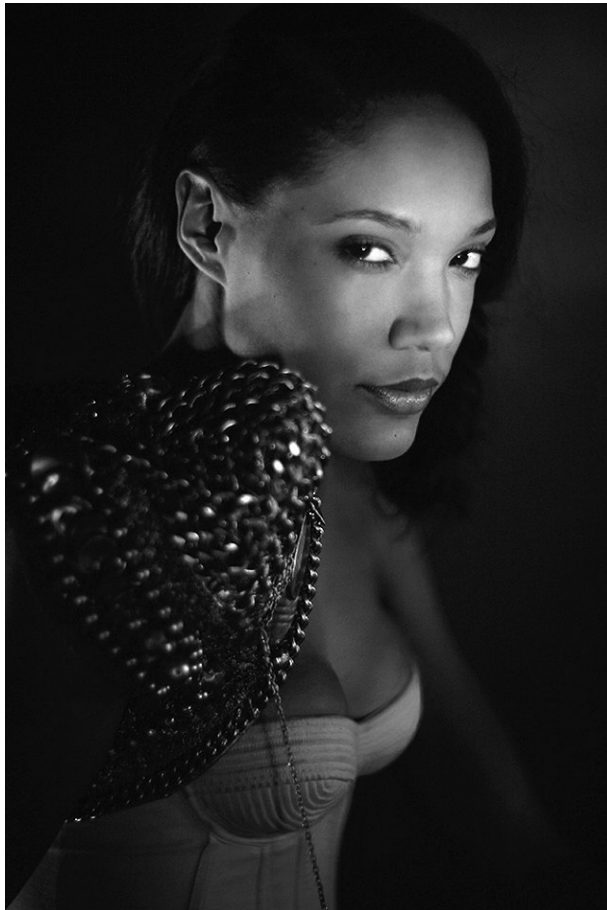

AMINATA

T: +43 1 586 90 27

office@stellamodels.com

www.stellamodels.com

—
STELLA
MODELS
×