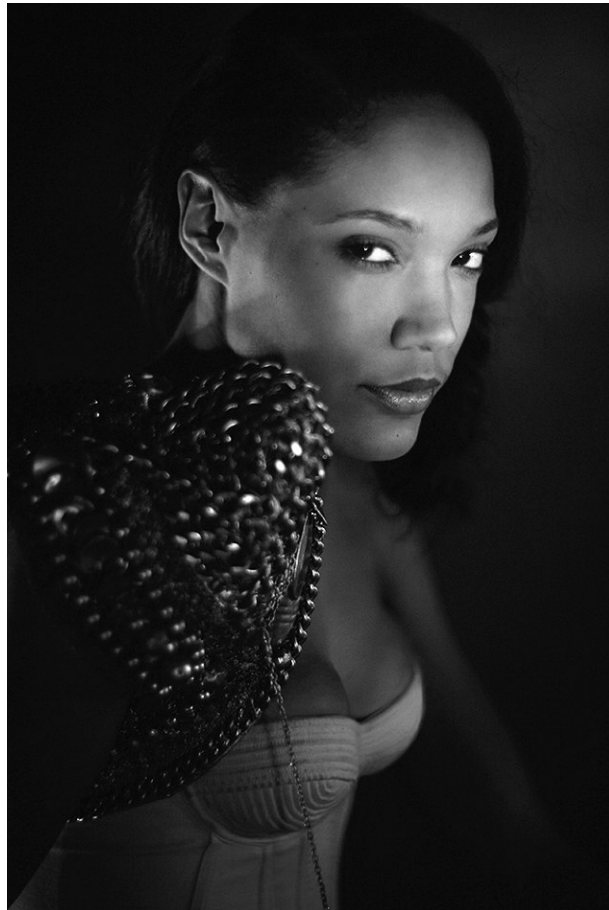

AMINATA

T: +43 1 586 90 27

office@stellamodels.com

www.stellamodels.com

—
STELLA
MODELS
×