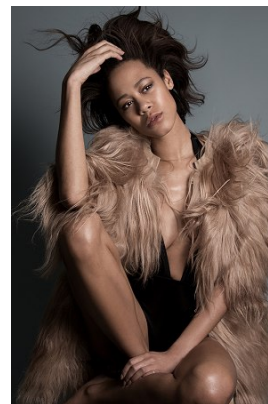

[www.stellamodels.com](http://www.stellamodels.com)

—  
STELLA  
MODELS  
×

HEIGHT	BUST	DRESS	WAIST	HIPS	SHOES	HAIR	EYES
180	83	34	63	91	41	BROWN	BROWN