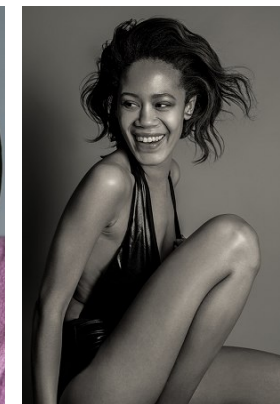

[www.stellamodels.com](http://www.stellamodels.com)

—  
STELLA  
MODELS  
×

HEIGHT	BUST	DRESS	WAIST	HIPS	SHOES	HAIR	EYES
180	83	34	63	91	41	BROWN	BROWN