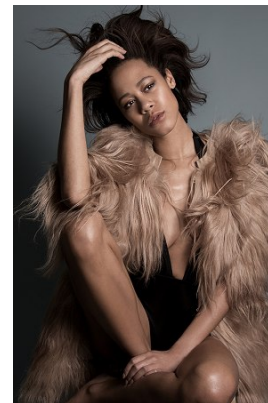

[www.stellamodels.com](http://www.stellamodels.com)

—  
STELLA  
MODELS  
×

HEIGHT	BUST	DRESS	WAIST	HIPS	SHOES	HAIR	EYES
180	83	34	63	91	41	BROWN	BROWN