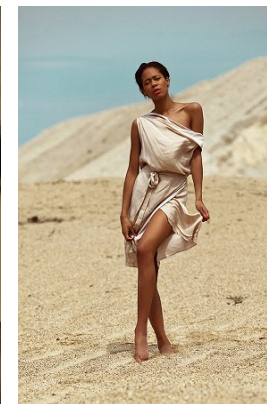

www.stellamodels.com

—  
STELLA  
MODELS  
×

HEIGHT	BUST	DRESS	WAIST	HIPS	SHOES	HAIR	EYES
180	83	34	63	91	41	BROWN	BROWN