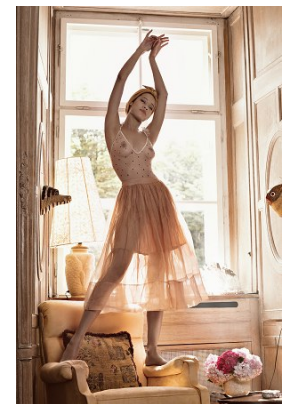

www.stellamodels.com

—
STELLA
MODELS
×

HEIGHT	BUST	DRESS	WAIST	HIPS	SHOES	HAIR	EYES
180	83	34	63	90	41	BROWN	BROWN