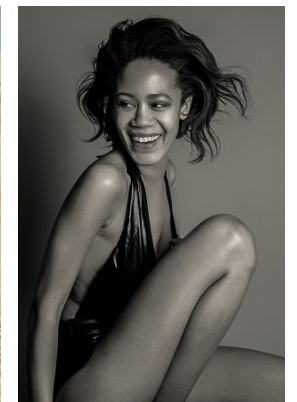

www.stellamodels.com

—
STELLA
MODELS
×

HEIGHT	BUST	DRESS	WAIST	HIPS	SHOES	HAIR	EYES
180	83	34	63	91	41	BROWN	BROWN