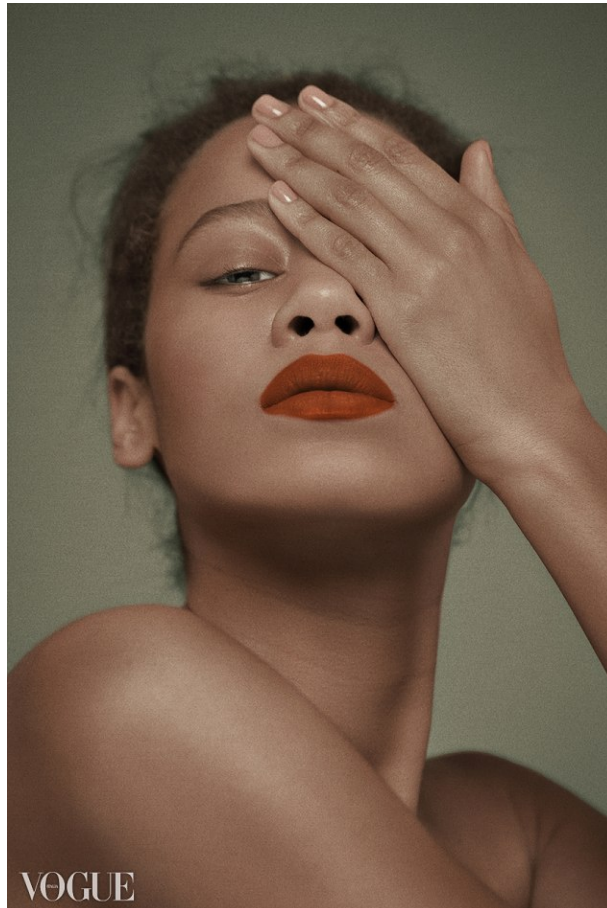

MARY

T: +43 1 586 90 27

office@stellamodels.com

www.stellamodels.com

—
STELLA
MODELS
×