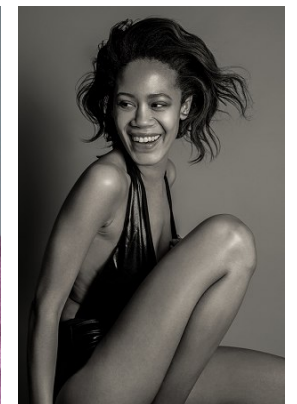

www.stellamodels.com

—
STELLA
MODELS
×

HEIGHT	BUST	DRESS	WAIST	HIPS	SHOES	HAIR	EYES
180	83	34	63	91	41	BROWN	BROWN