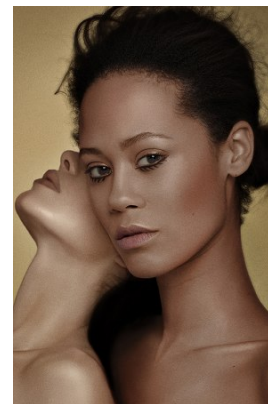

www.stellamodels.com

—
STELLA
MODELS
×

HEIGHT	BUST	DRESS	WAIST	HIPS	SHOES	HAIR	EYES
180	83	34	63	90	41	BROWN	BROWN