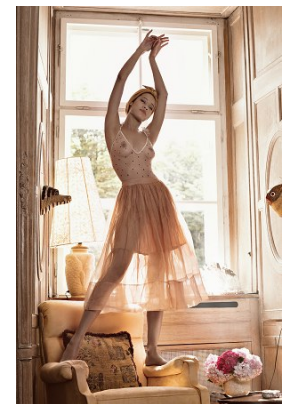

www.stellamodels.com

—
STELLA
MODELS
×

| HEIGHT | BUST | DRESS | WAIST | HIPS | SHOES | HAIR | EYES |
|--------|------|-------|-------|------|-------|-------|-------|
| 180 | 83 | 34 | 63 | 90 | 41 | BROWN | BROWN |