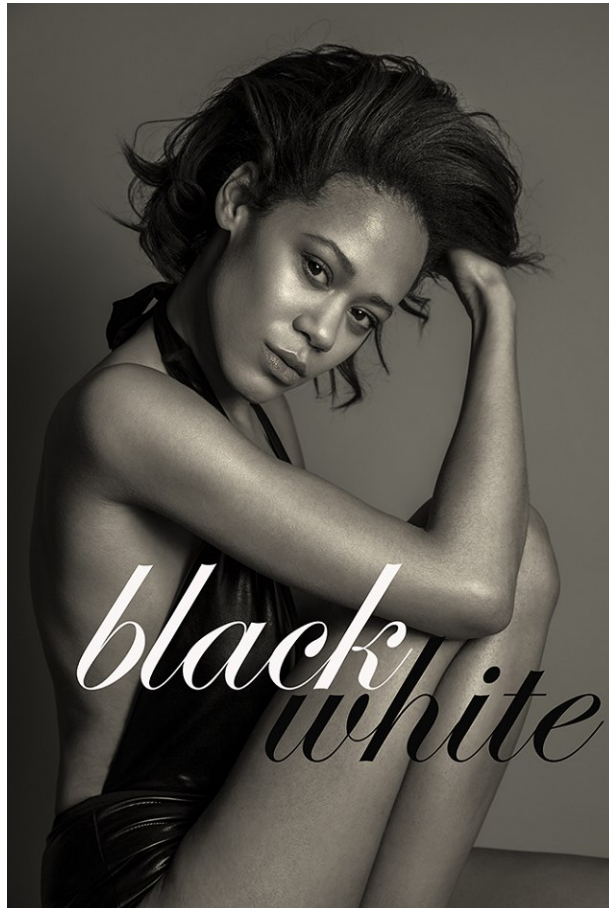

MARY

T: +43 1 586 90 27

office@stellamodels.com

www.stellamodels.com

—
STELLA
MODELS
×