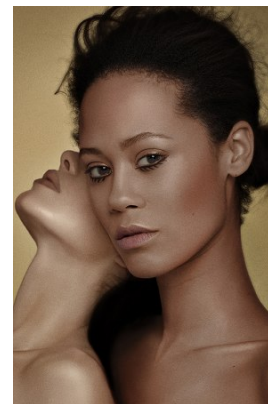

www.stellamodels.com

—  
STELLA  
MODELS  
×

HEIGHT	BUST	DRESS	WAIST	HIPS	SHOES	HAIR	EYES
180	83	34	63	91	41	BROWN	BROWN