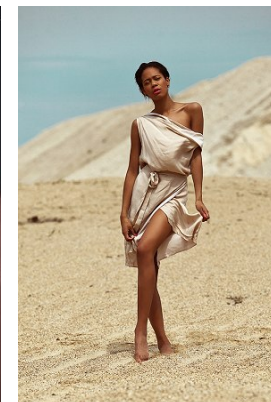

www.stellamodels.com

—
STELLA
MODELS
×

HEIGHT	BUST	DRESS	WAIST	HIPS	SHOES	HAIR	EYES
180	83	34	63	91	41	BROWN	BROWN