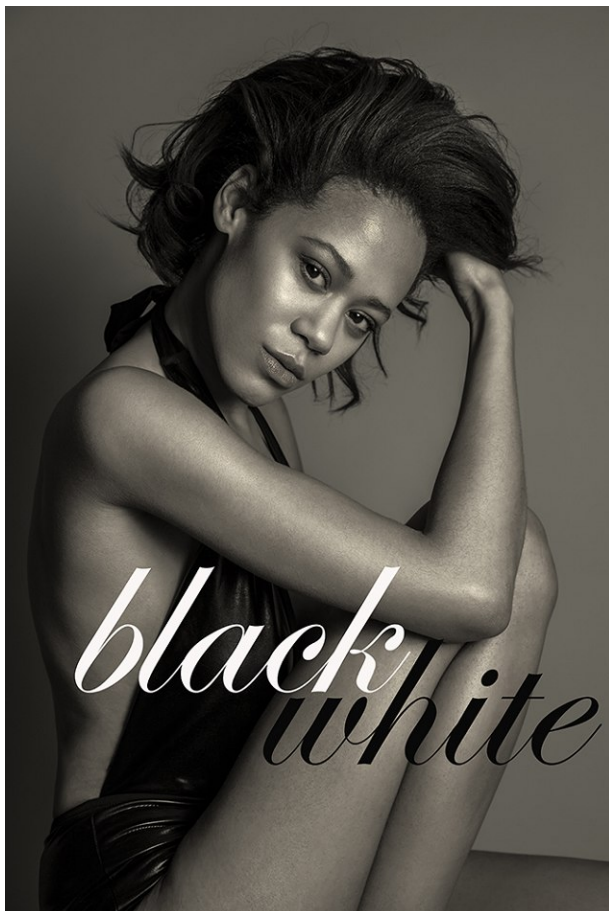

MARY

T: +43 1 586 90 27

office@stellamodels.com

www.stellamodels.com

—
STELLA
MODELS
×