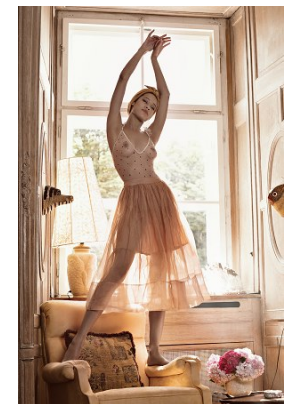

www.stellamodels.com

—
STELLA
MODELS
×

HEIGHT	BUST	DRESS	WAIST	HIPS	SHOES	HAIR	EYES
180	83	34	63	90	41	BROWN	BROWN