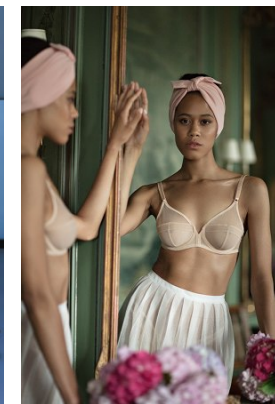

www.stellamodels.com

—
STELLA
MODELS
×

HEIGHT	BUST	DRESS	WAIST	HIPS	SHOES	HAIR	EYES
180	83	34	63	90	41	BROWN	BROWN