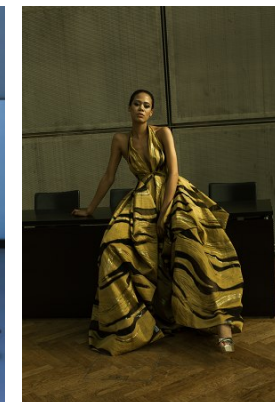

www.stellamodels.com

—
STELLA
MODELS
×

HEIGHT	BUST	DRESS	WAIST	HIPS	SHOES	HAIR	EYES
180	83	34	63	90	41	BROWN	BROWN