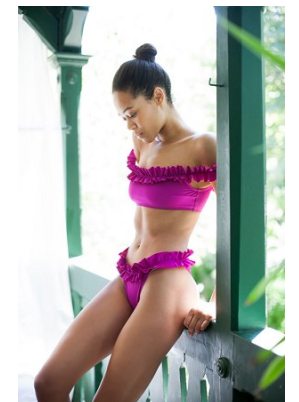

www.stellamodels.com

—
STELLA
MODELS
×

HEIGHT	BUST	DRESS	WAIST	HIPS	SHOES	HAIR	EYES
180	83	34	63	90	41	BROWN	BROWN