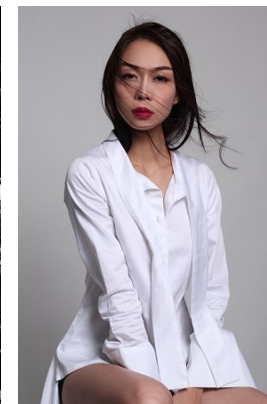

www.stellamodels.com

—
STELLA
MODELS
×

HEIGHT	BUST	DRESS	WAIST	HIPS	SHOES	HAIR	EYES
178	84	34-36	63	89	40	BROWN	BROWN