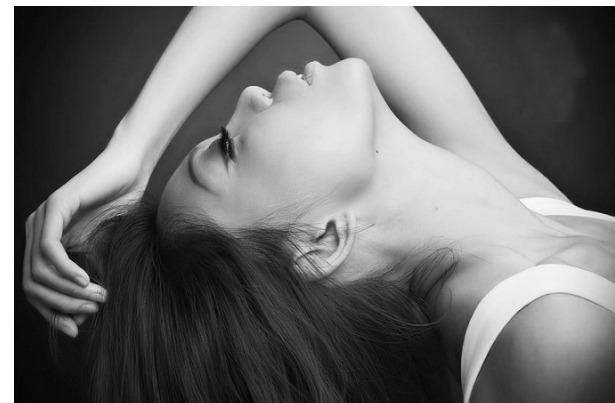

www.stellamodels.com

—
STELLA
MODELS
×

HEIGHT	BUST	DRESS	WAIST	HIPS	SHOES	HAIR	EYES
178	84	34-36	63	89	40	BROWN	BROWN