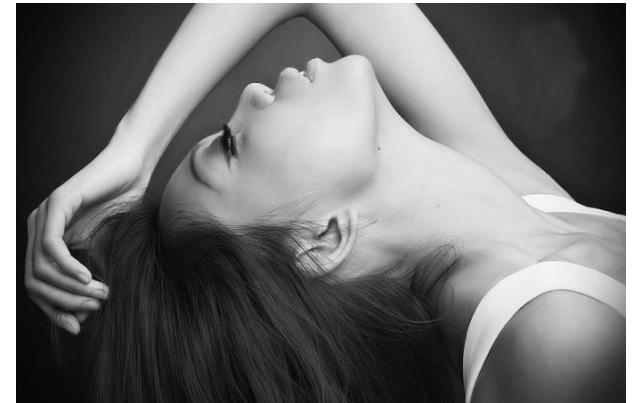

www.stellamodels.com

—
STELLA
MODELS
×

HEIGHT	BUST	DRESS	WAIST	HIPS	SHOES	HAIR	EYES
178	84	34-36	63	89	40	BROWN	BROWN