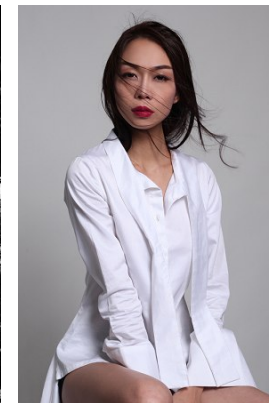

www.stellamodels.com

—
STELLA
MODELS
×

HEIGHT	BUST	DRESS	WAIST	HIPS	SHOES	HAIR	EYES
178	84	34-36	63	89	40	BROWN	BROWN