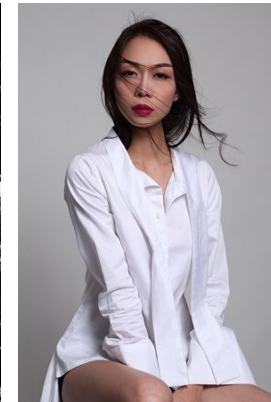

www.stellamodels.com

—
STELLA
MODELS
×

HEIGHT	BUST	DRESS	WAIST	HIPS	SHOES	HAIR	EYES
178	84	34-36	63	89	40	BROWN	BROWN