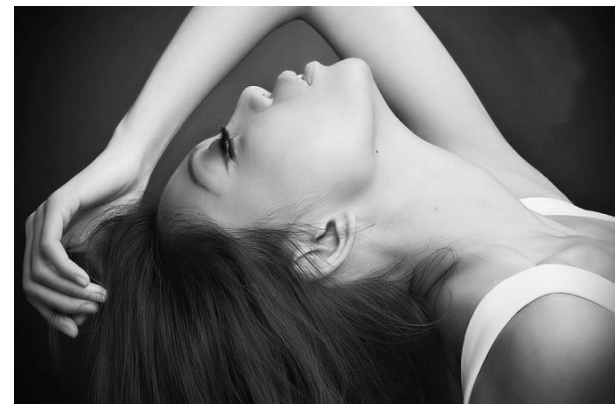

www.stellamodels.com

—
STELLA
MODELS
×

HEIGHT	BUST	DRESS	WAIST	HIPS	SHOES	HAIR	EYES
178	84	34-36	63	89	40	BROWN	BROWN