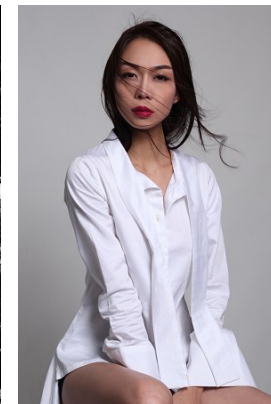

[www.stellamodels.com](http://www.stellamodels.com)

—  
STELLA  
MODELS  
×

HEIGHT	BUST	DRESS	WAIST	HIPS	SHOES	HAIR	EYES
178	84	34-36	63	89	40	BROWN	BROWN