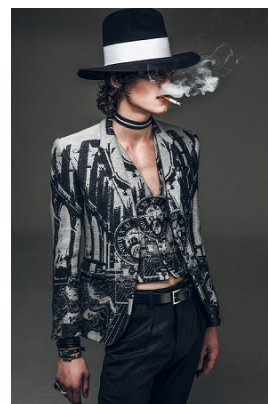

[www.stellamodels.com](http://www.stellamodels.com)

—  
STELLA  
MODELS  
×

HEIGHT	CHEST	WAIST	SHOES	HAIR	EYES
190	89	75	43.5	DARK BLONDE	HAZEL