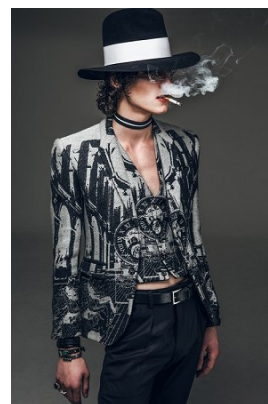

www.stellamodels.com

—
STELLA
MODELS
×

HEIGHT	CHEST	WAIST	SHOES	HAIR	EYES
190	89	75	43.5	DARK BLONDE	HAZEL