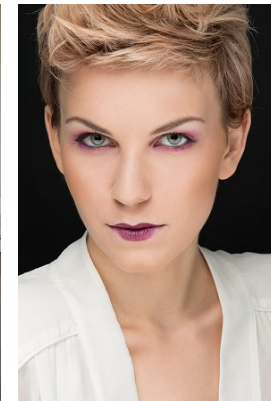

*office@stellamodels.com*

[www.stellamodels.com](http://www.stellamodels.com)

HEIGHT	BUST	DRESS	WAIST	HIPS	SHOES	HAIR	EYES
182	84	36	64	94	40.5	BLONDE	GREEN