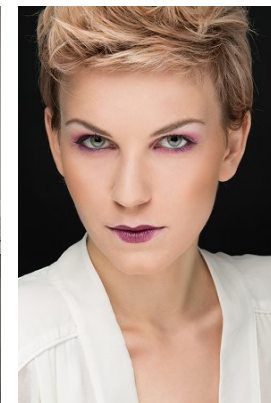

[www.stellamodels.com](http://www.stellamodels.com)

—  
STELLA  
MODELS  
×

HEIGHT	BUST	DRESS	WAIST	HIPS	SHOES	HAIR	EYES
182	84	36	64	94	40.5	BLONDE	GREEN