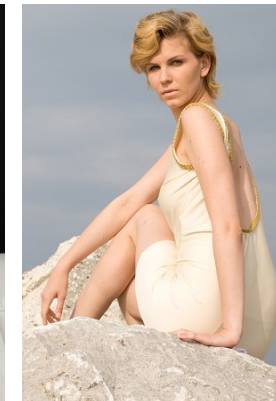

*office@stellamodels.com*

[www.stellamodels.com](http://www.stellamodels.com)

HEIGHT	BUST	DRESS	WAIST	HIPS	SHOES	HAIR	EYES
182	84	36	64	94	40.5	BLONDE	GREEN