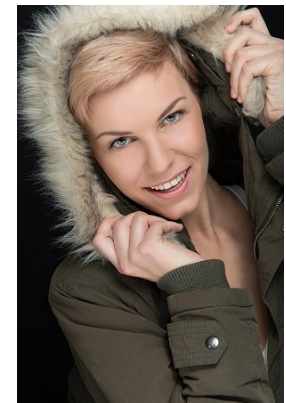

www.stellamodels.com

—
STELLA
MODELS
×

HEIGHT	BUST	DRESS	WAIST	HIPS	SHOES	HAIR	EYES
182	84	36	64	94	40.5	BLONDE	GREEN