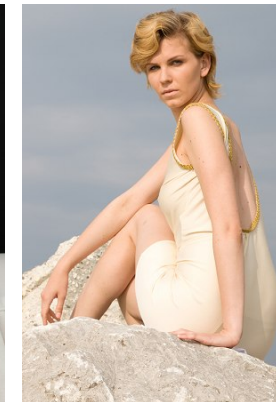

office@stellamodels.com

www.stellamodels.com

HEIGHT	BUST	DRESS	WAIST	HIPS	SHOES	HAIR	EYES
182	84	36	64	94	40.5	BLONDE	GREEN