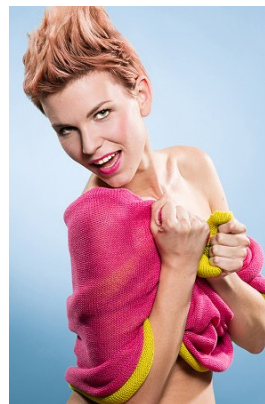

—
STELLA
MODELS

www.stellamodels.com

HEIGHT	BUST	DRESS	WAIST	HIPS	SHOES	HAIR	EYES
182	84	36	64	94	40.5	BLONDE	GREEN