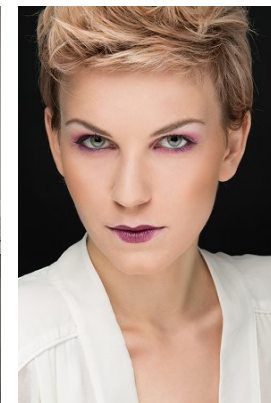

www.stellamodels.com

—
STELLA
MODELS
×

| | | | | | | | |
|--------|------|-------|-------|------|-------|--------|-------|
| HEIGHT | BUST | DRESS | WAIST | HIPS | SHOES | HAIR | EYES |
| 182 | 84 | 36 | 64 | 94 | 40.5 | BLONDE | GREEN |