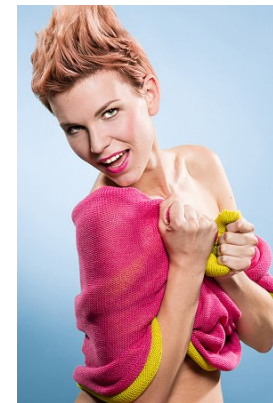

www.stellamodels.com

—
STELLA
MODELS
×

HEIGHT	BUST	DRESS	WAIST	HIPS	SHOES	HAIR	EYES
182	84	36	64	94	40.5	BLONDE	GREEN