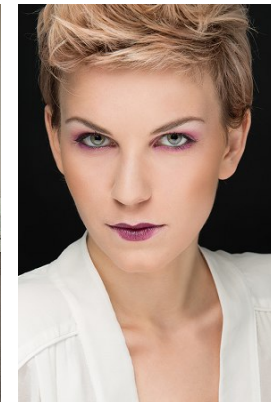

office@stellamodels.com

www.stellamodels.com

HEIGHT	BUST	DRESS	WAIST	HIPS	SHOES	HAIR	EYES
182	84	36	64	94	40.5	BLONDE	GREEN