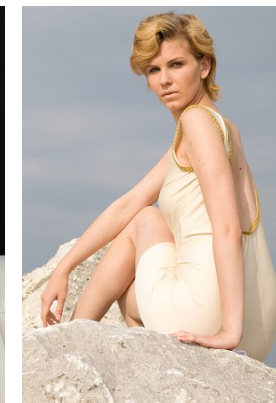

[www.stellamodels.com](http://www.stellamodels.com)

—  
STELLA  
MODELS  
×

HEIGHT	BUST	DRESS	WAIST	HIPS	SHOES	HAIR	EYES
182	84	36	64	94	40.5	BLONDE	GREEN