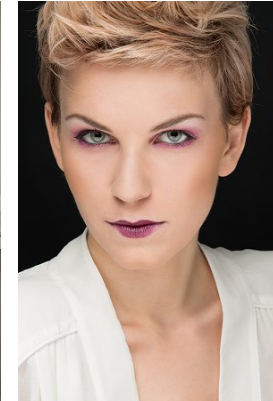

www.stellamodels.com

—
STELLA
MODELS
×

HEIGHT	BUST	DRESS	WAIST	HIPS	SHOES	HAIR	EYES
182	84	36	64	94	40.5	BLONDE	GREEN