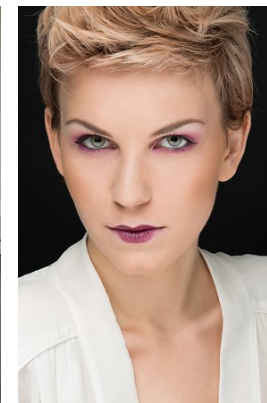

www.stellamodels.com

—
STELLA
MODELS
×

HEIGHT	BUST	DRESS	WAIST	HIPS	SHOES	HAIR	EYES
182	84	36	64	94	40.5	BLONDE	GREEN