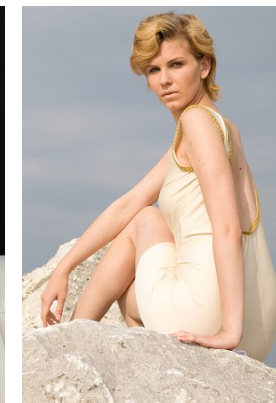

www.stellamodels.com

—
STELLA
MODELS
×

| | | | | | | | |
|--------|------|-------|-------|------|-------|--------|-------|
| HEIGHT | BUST | DRESS | WAIST | HIPS | SHOES | HAIR | EYES |
| 182 | 84 | 36 | 64 | 94 | 40.5 | BLONDE | GREEN |