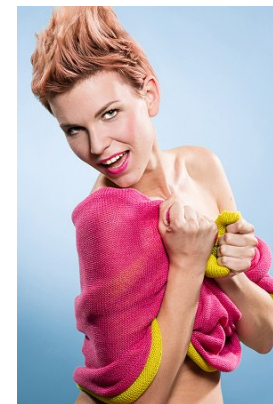

[www.stellamodels.com](http://www.stellamodels.com)

—  
STELLA  
MODELS  
×

HEIGHT	BUST	DRESS	WAIST	HIPS	SHOES	HAIR	EYES
182	84	36	64	94	40.5	BLONDE	GREEN