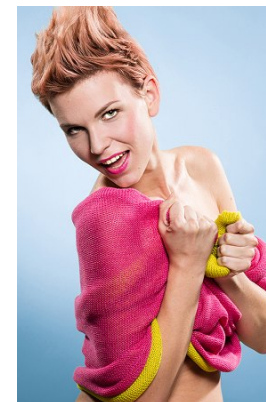

www.stellamodels.com

—
STELLA
MODELS
×

HEIGHT	BUST	DRESS	WAIST	HIPS	SHOES	HAIR	EYES
182	84	36	64	94	40.5	BLONDE	GREEN