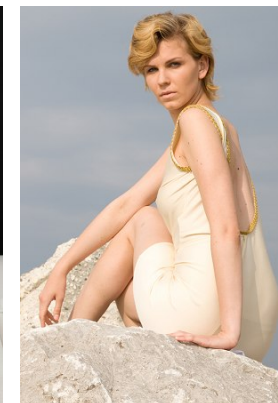

—
STELLA
MODELS

www.stellamodels.com

HEIGHT	BUST	DRESS	WAIST	HIPS	SHOES	HAIR	EYES
182	84	36	64	94	40.5	BLONDE	GREEN