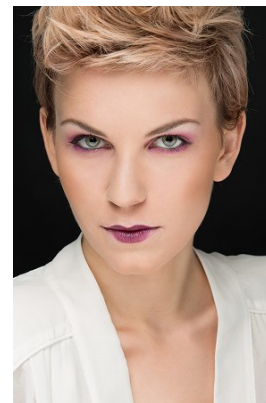

—
STELLA
MODELS

www.stellamodels.com

HEIGHT	BUST	DRESS	WAIST	HIPS	SHOES	HAIR	EYES
182	84	36	64	94	40.5	BLONDE	GREEN