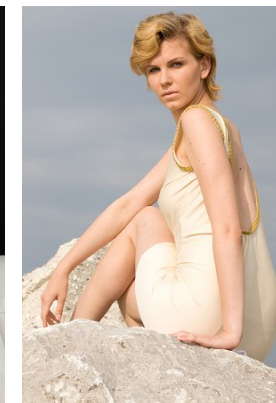

www.stellamodels.com

—
STELLA
MODELS
×

HEIGHT	BUST	DRESS	WAIST	HIPS	SHOES	HAIR	EYES
182	84	36	64	94	40.5	BLONDE	GREEN