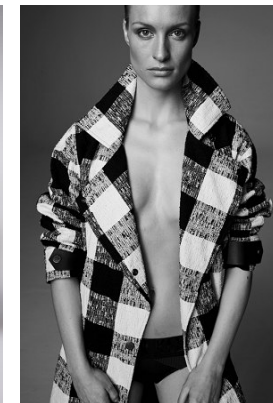

www.stellamodels.com

—
STELLA
MODELS
×

HEIGHT	BUST	DRESS	WAIST	HIPS	SHOES	HAIR	EYES
175	85	34-36	62	88	38.5	BLONDE	BLUE