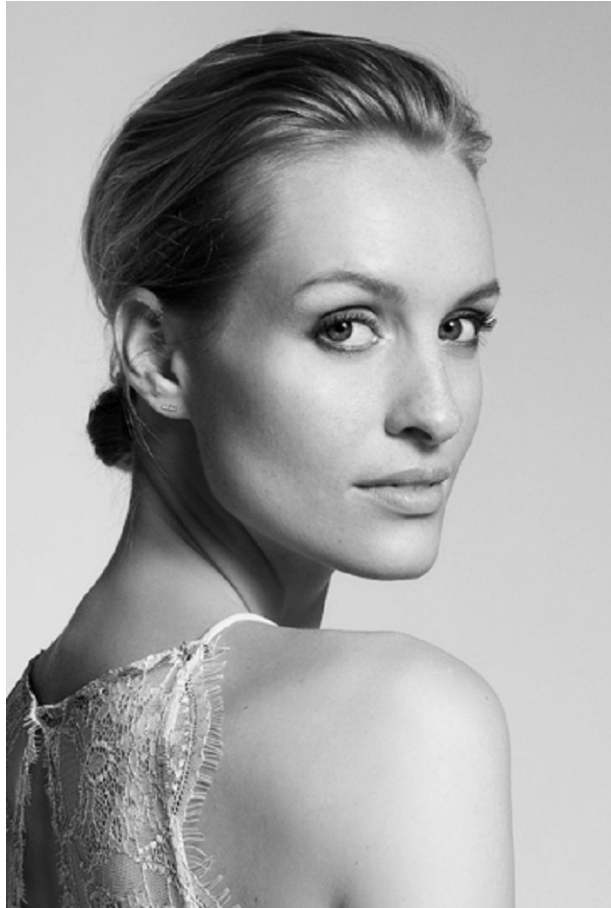

MARLIES

T: +43 1 586 90 27

office@stellamodels.com

www.stellamodels.com

—
STELLA
MODELS
×