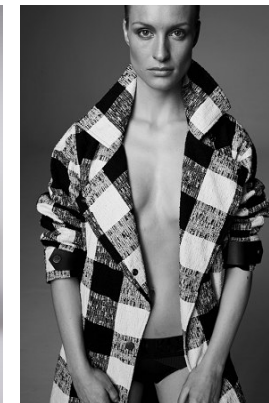

www.stellamodels.com

—
STELLA
MODELS
×

HEIGHT	BUST	DRESS	WAIST	HIPS	SHOES	HAIR	EYES
175	85	34-36	62	88	38.5	BLONDE	BLUE