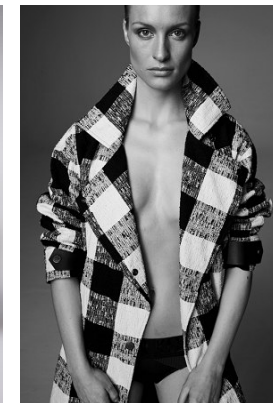

office@stellamodels.com

www.stellamodels.com

HEIGHT	BUST	DRESS	WAIST	HIPS	SHOES	HAIR	EYES
175	85	34-36	62	88	38.5	BLONDE	BLUE