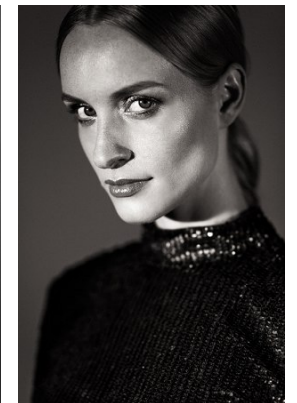

www.stellamodels.com

—
STELLA
MODELS
×

HEIGHT	BUST	DRESS	WAIST	HIPS	SHOES	HAIR	EYES
175	85	34-36	62	88	38.5	BLONDE	BLUE