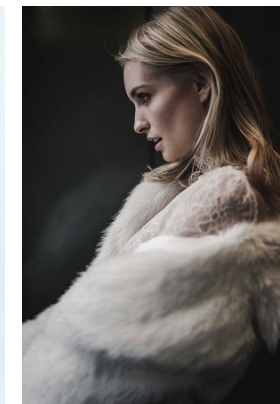

www.stellamodels.com

—
STELLA
MODELS
×

HEIGHT	BUST	DRESS	WAIST	HIPS	SHOES	HAIR	EYES
175	85	34-36	62	88	38.5	BLONDE	BLUE