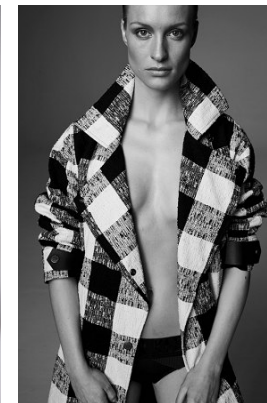

www.stellamodels.com

—
STELLA
MODELS
×

HEIGHT	BUST	DRESS	WAIST	HIPS	SHOES	HAIR	EYES
175	85	34-36	62	88	38.5	BLONDE	BLUE