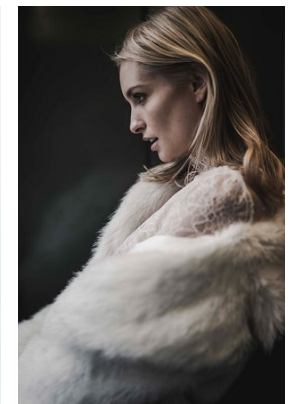

[www.stellamodels.com](http://www.stellamodels.com)

—  
STELLA  
MODELS  
×

HEIGHT	BUST	DRESS	WAIST	HIPS	SHOES	HAIR	EYES
175	85	34-36	62	88	38.5	BLONDE	BLUE