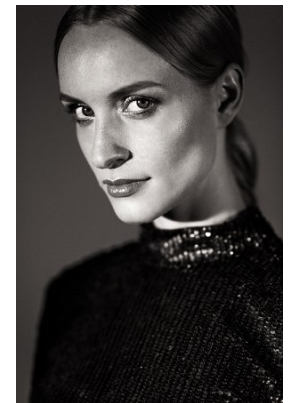

www.stellamodels.com

—
STELLA
MODELS
×

HEIGHT	BUST	DRESS	WAIST	HIPS	SHOES	HAIR	EYES
175	85	34-36	62	88	38.5	BLONDE	BLUE