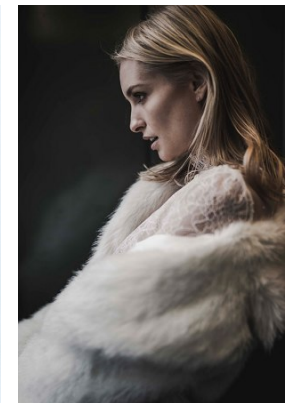

www.stellamodels.com

—
STELLA
MODELS
×

HEIGHT	BUST	DRESS	WAIST	HIPS	SHOES	HAIR	EYES
175	85	34-36	62	88	38.5	BLONDE	BLUE