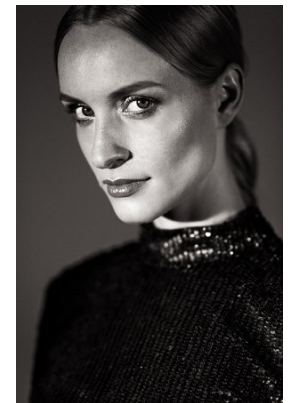

office@stellamodels.com

www.stellamodels.com

HEIGHT	BUST	DRESS	WAIST	HIPS	SHOES	HAIR	EYES
175	85	34-36	62	88	38.5	BLONDE	BLUE