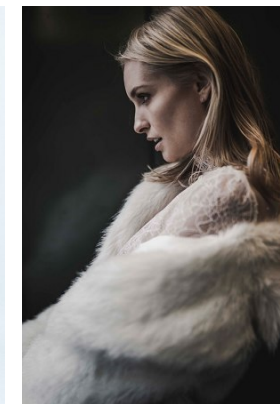

—
STELLA
MODELS

www.stellamodels.com

HEIGHT	BUST	DRESS	WAIST	HIPS	SHOES	HAIR	EYES
175	85	34-36	62	88	38.5	BLONDE	BLUE