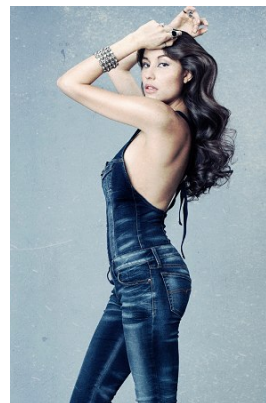

—
STELLA
MODELS

www.stellamodels.com

KARLMICHAEL

HEIGHT	BUST	DRESS	WAIST	HIPS	SHOES	HAIR	EYES
177	83	34-36	61	91	39.5	BROWN	BROWN