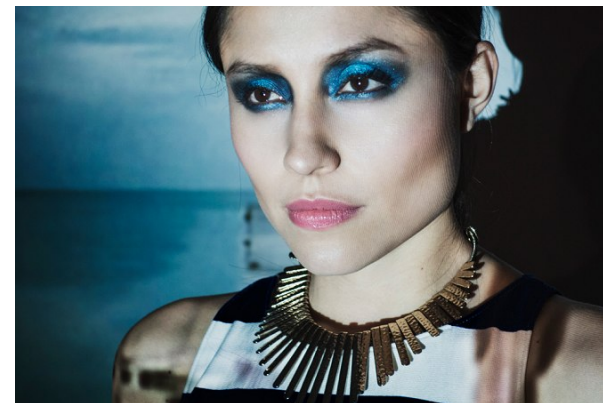

www.stellamodels.com

—
STELLA
MODELS
×

KARLMICHAEL

HEIGHT	BUST	DRESS	WAIST	HIPS	SHOES	HAIR	EYES
177	83	34-36	61	91	39.5	BROWN	BROWN