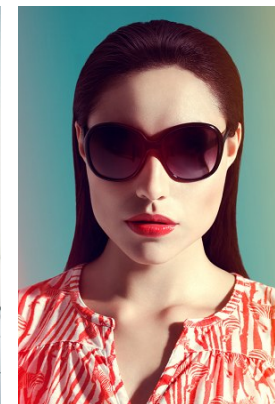

www.stellamodels.com

—
STELLA
MODELS
×

KARL MICHAEL

HEIGHT	BUST	DRESS	WAIST	HIPS	SHOES	HAIR	EYES
177	83	34-36	61	91	39.5	BROWN	BROWN