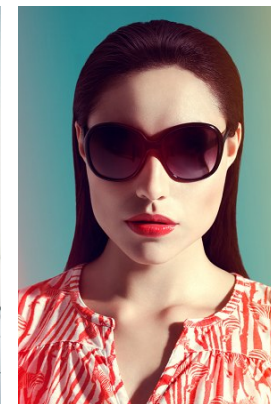

www.stellamodels.com

—
STELLA
MODELS
×

KARLMICHAEL

HEIGHT	BUST	DRESS	WAIST	HIPS	SHOES	HAIR	EYES
177	83	34-36	61	91	39.5	BROWN	BROWN