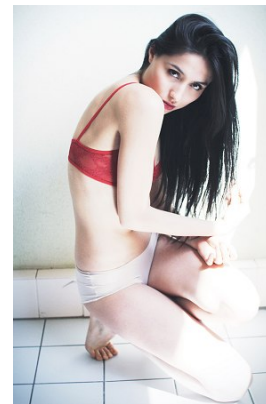

www.stellamodels.com

—
STELLA
MODELS
×

KARLMICHAEL

HEIGHT	BUST	DRESS	WAIST	HIPS	SHOES	HAIR	EYES
177	83	34-36	61	91	39.5	BROWN	BROWN