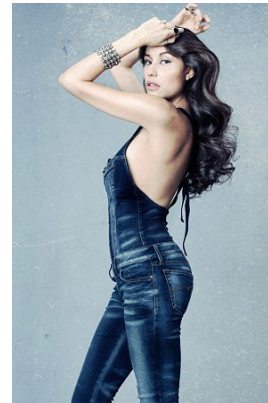

www.stellamodels.com

—
STELLA
MODELS
×

KARLMICHAEL

HEIGHT	BUST	DRESS	WAIST	HIPS	SHOES	HAIR	EYES
177	83	34-36	61	91	39.5	BROWN	BROWN