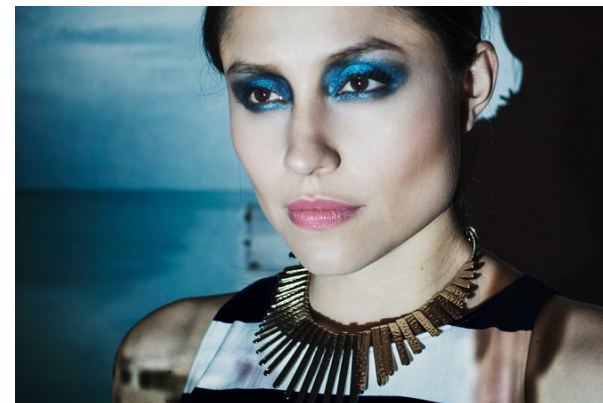

[www.stellamodels.com](http://www.stellamodels.com)

—  
STELLA  
MODELS  
×

KARLMICHAEL

HEIGHT	BUST	DRESS	WAIST	HIPS	SHOES	HAIR	EYES
177	83	34-36	61	91	39.5	BROWN	BROWN