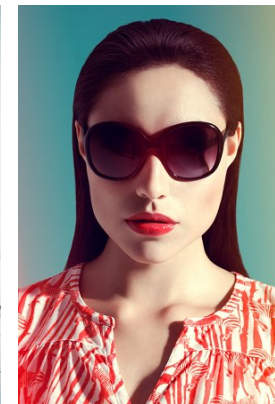

www.stellamodels.com

—
STELLA
MODELS
×

KARL MICHAEL

HEIGHT	BUST	DRESS	WAIST	HIPS	SHOES	HAIR	EYES
177	83	34-36	61	91	39.5	BROWN	BROWN