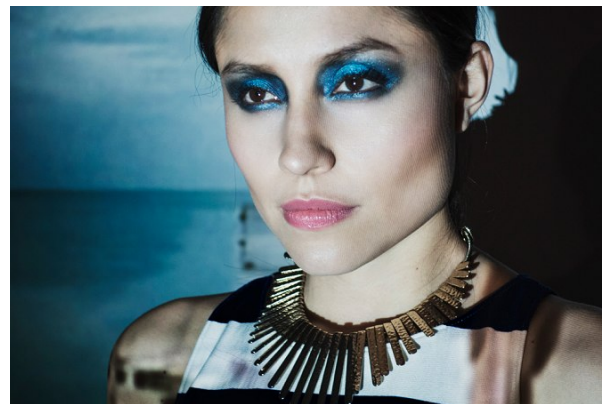

www.stellamodels.com

—
STELLA
MODELS
×

KARL MICHAEL

HEIGHT	BUST	DRESS	WAIST	HIPS	SHOES	HAIR	EYES
177	83	34-36	61	91	39.5	BROWN	BROWN