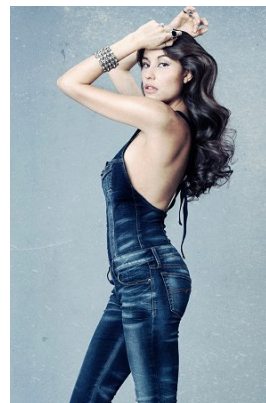

www.stellamodels.com

—
STELLA
MODELS
×

KARLMICHAEL

HEIGHT	BUST	DRESS	WAIST	HIPS	SHOES	HAIR	EYES
177	83	34-36	61	91	39.5	BROWN	BROWN