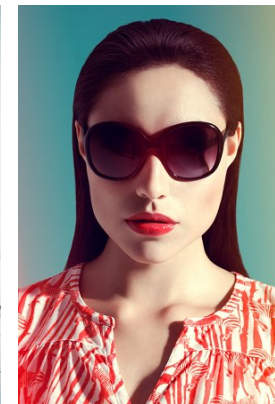

www.stellamodels.com

—
STELLA
MODELS
×

KARLMICHAEL

HEIGHT	BUST	DRESS	WAIST	HIPS	SHOES	HAIR	EYES
177	83	34-36	61	91	39.5	BROWN	BROWN