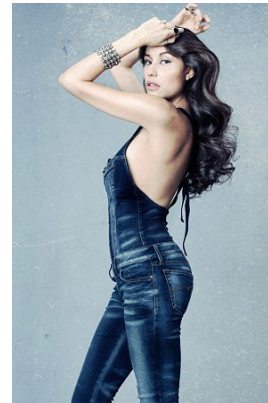

www.stellamodels.com

—
STELLA
MODELS
×

KARL MICHAEL

HEIGHT	BUST	DRESS	WAIST	HIPS	SHOES	HAIR	EYES
177	83	34-36	61	91	39.5	BROWN	BROWN