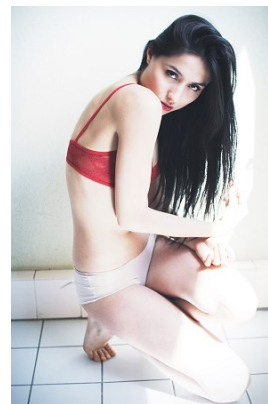

www.stellamodels.com

—
STELLA
MODELS
×

HEIGHT	BUST	DRESS	WAIST	HIPS	SHOES	HAIR	EYES
177	83	34-36	61	91	39.5	BROWN	BROWN