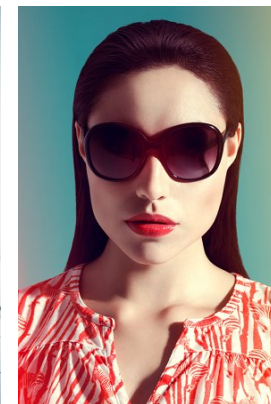

www.stellamodels.com

—
STELLA
MODELS
×

HEIGHT	BUST	DRESS	WAIST	HIPS	SHOES	HAIR	EYES
177	83	34-36	61	91	39.5	BROWN	BROWN