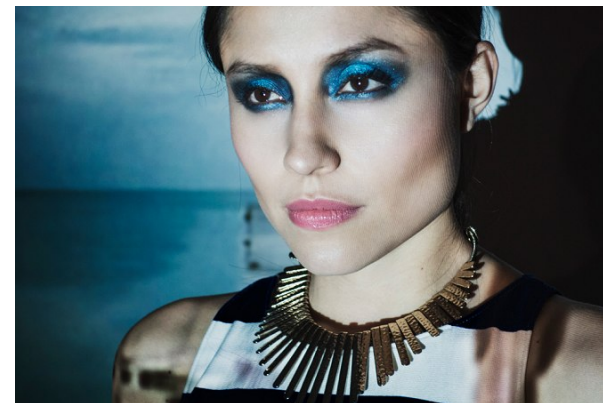

www.stellamodels.com

—
STELLA
MODELS
×

HEIGHT	BUST	DRESS	WAIST	HIPS	SHOES	HAIR	EYES
177	83	34-36	61	91	39.5	BROWN	BROWN