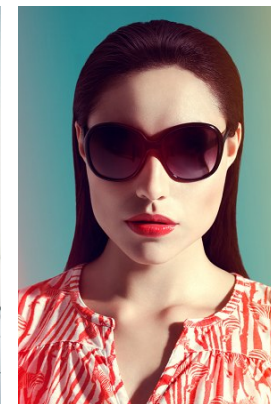

[www.stellamodels.com](http://www.stellamodels.com)

—  
STELLA  
MODELS  
×

KARLMICHAEL

HEIGHT	BUST	DRESS	WAIST	HIPS	SHOES	HAIR	EYES
177	83	34-36	61	91	39.5	BROWN	BROWN