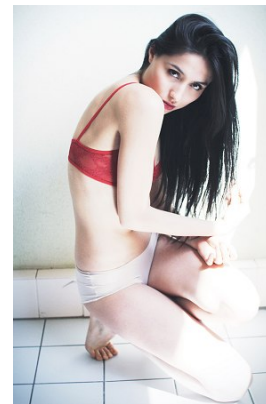

www.stellamodels.com

—
STELLA
MODELS
×

KARL MICHAEL

HEIGHT	BUST	DRESS	WAIST	HIPS	SHOES	HAIR	EYES
177	83	34-36	61	91	39.5	BROWN	BROWN