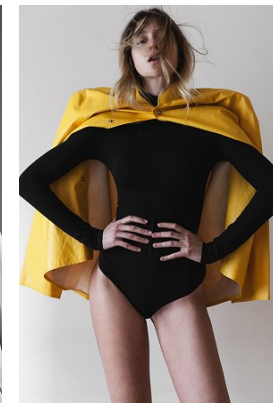

*office@stellamodels.com*

[www.stellamodels.com](http://www.stellamodels.com)

HEIGHT	BUST	DRESS	WAIST	HIPS	SHOES	HAIR	EYES
179	84	36	61	91	40.5	BLONDE	GREEN