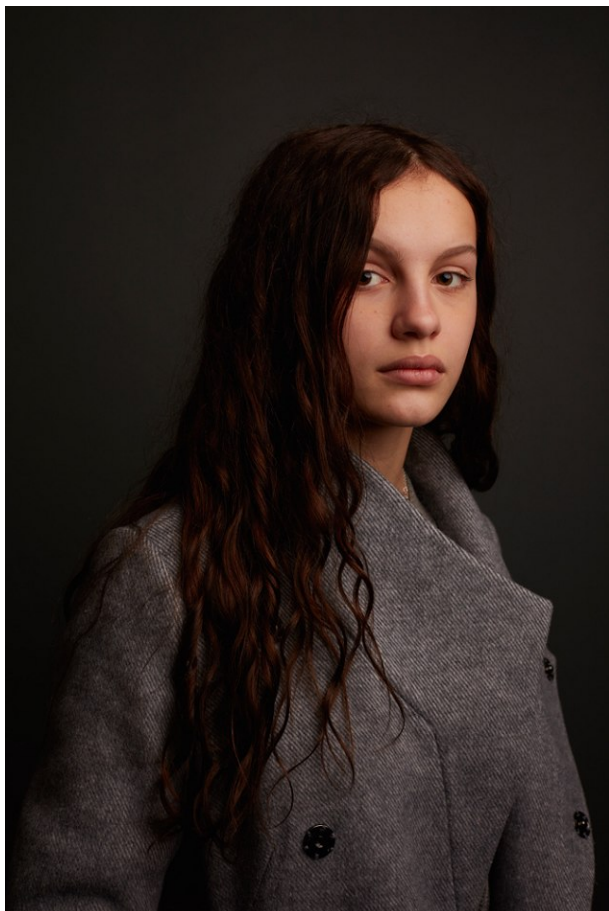

KHIRA WOLFINGER

T: +43 1 586 90 27

office@stellamodels.com

www.stellamodels.com

—
STELLA
MODELS
×