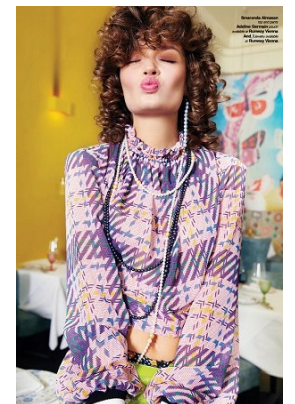

www.stellamodels.com

STELLA  
MODELS

HEIGHT	BUST	DRESS	WAIST	HIPS	SHOES	HAIR	EYES
179	82	34-36	60	88	41	BROWN	BLUE