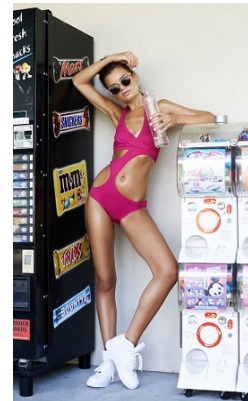

www.stellamodels.com

STELLA  
MODELS

HEIGHT	BUST	DRESS	WAIST	HIPS	SHOES	HAIR	EYES
179	82	34-36	60	88	41	BROWN	BLUE