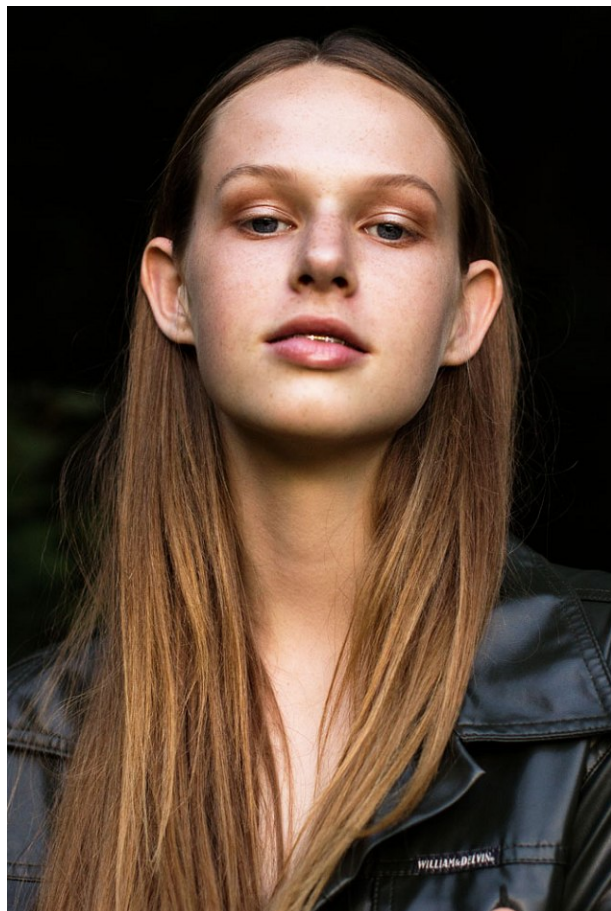

IVA REMIASOVA

T: +43 1 586 90 27

office@stellamodels.com

www.stellamodels.com

—
STELLA
MODELS
×