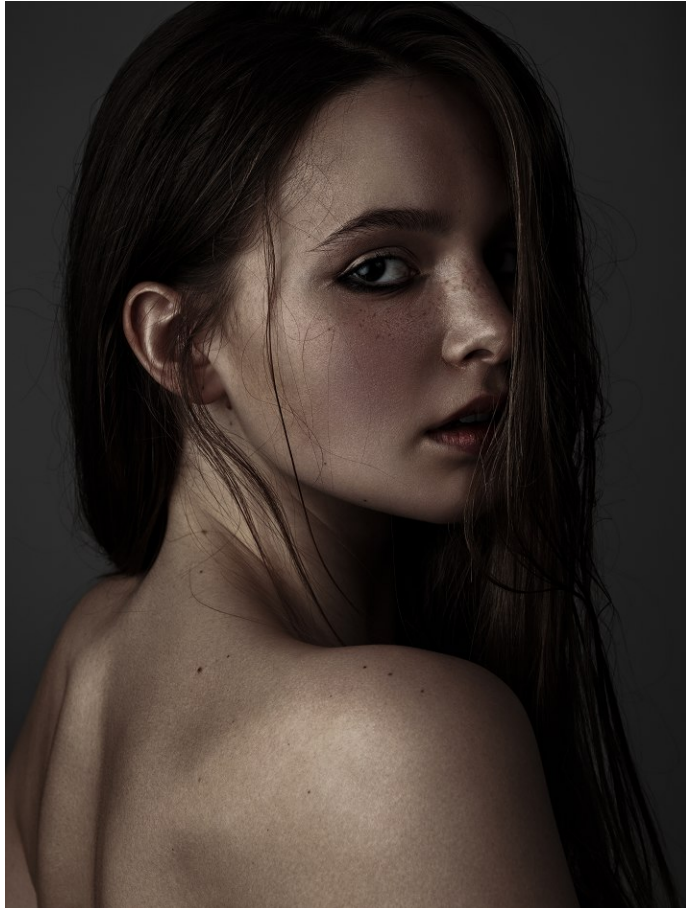

MARIE HUBER

T: +43 1 586 90 27

office@stellamodels.com

www.stellamodels.com

—
STELLA
MODELS
×