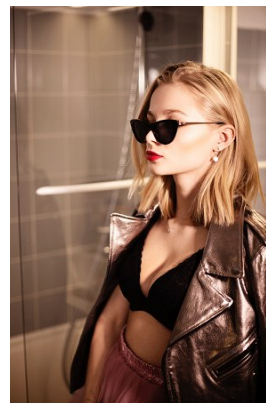

—
STELLA
MODELS
×

www.stellamodels.com

HEIGHT	BUST	DRESS	WAIST	HIPS	SHOES	HAIR	EYES
160	82	32	62	81	36	BLONDE	BLUE/GREY