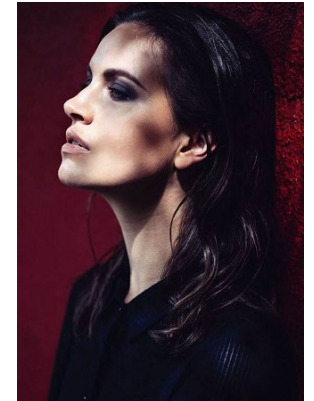

www.stellamodels.com

—  
STELLA  
MODELS  
×

HEIGHT	BUST	DRESS	WAIST	HIPS	SHOES	HAIR	EYES
183	90	36-38	67	100	42	BROWN	GREEN