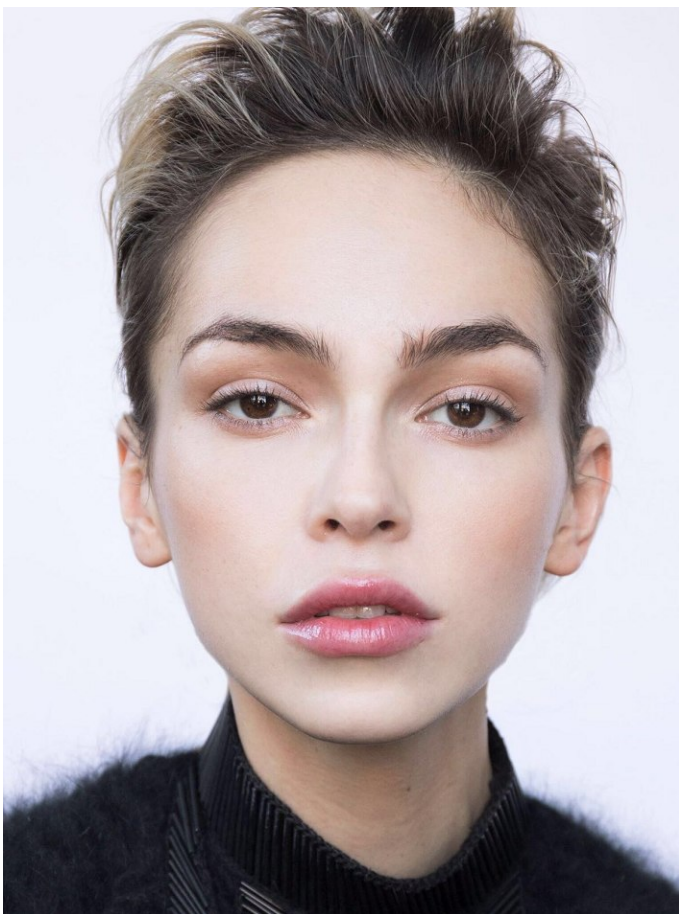

IVANA HO

T: +43 1 586 90 27

office@stellamodels.com

www.stellamodels.com

—
STELLA
MODELS
×