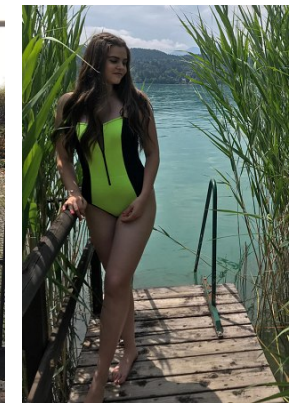

www.stellamodels.com

—
STELLA
MODELS
×

HEIGHT	BUST	DRESS	WAIST	HIPS	HAIR	EYES
178	98	42	82	107	BROWN	BLUE